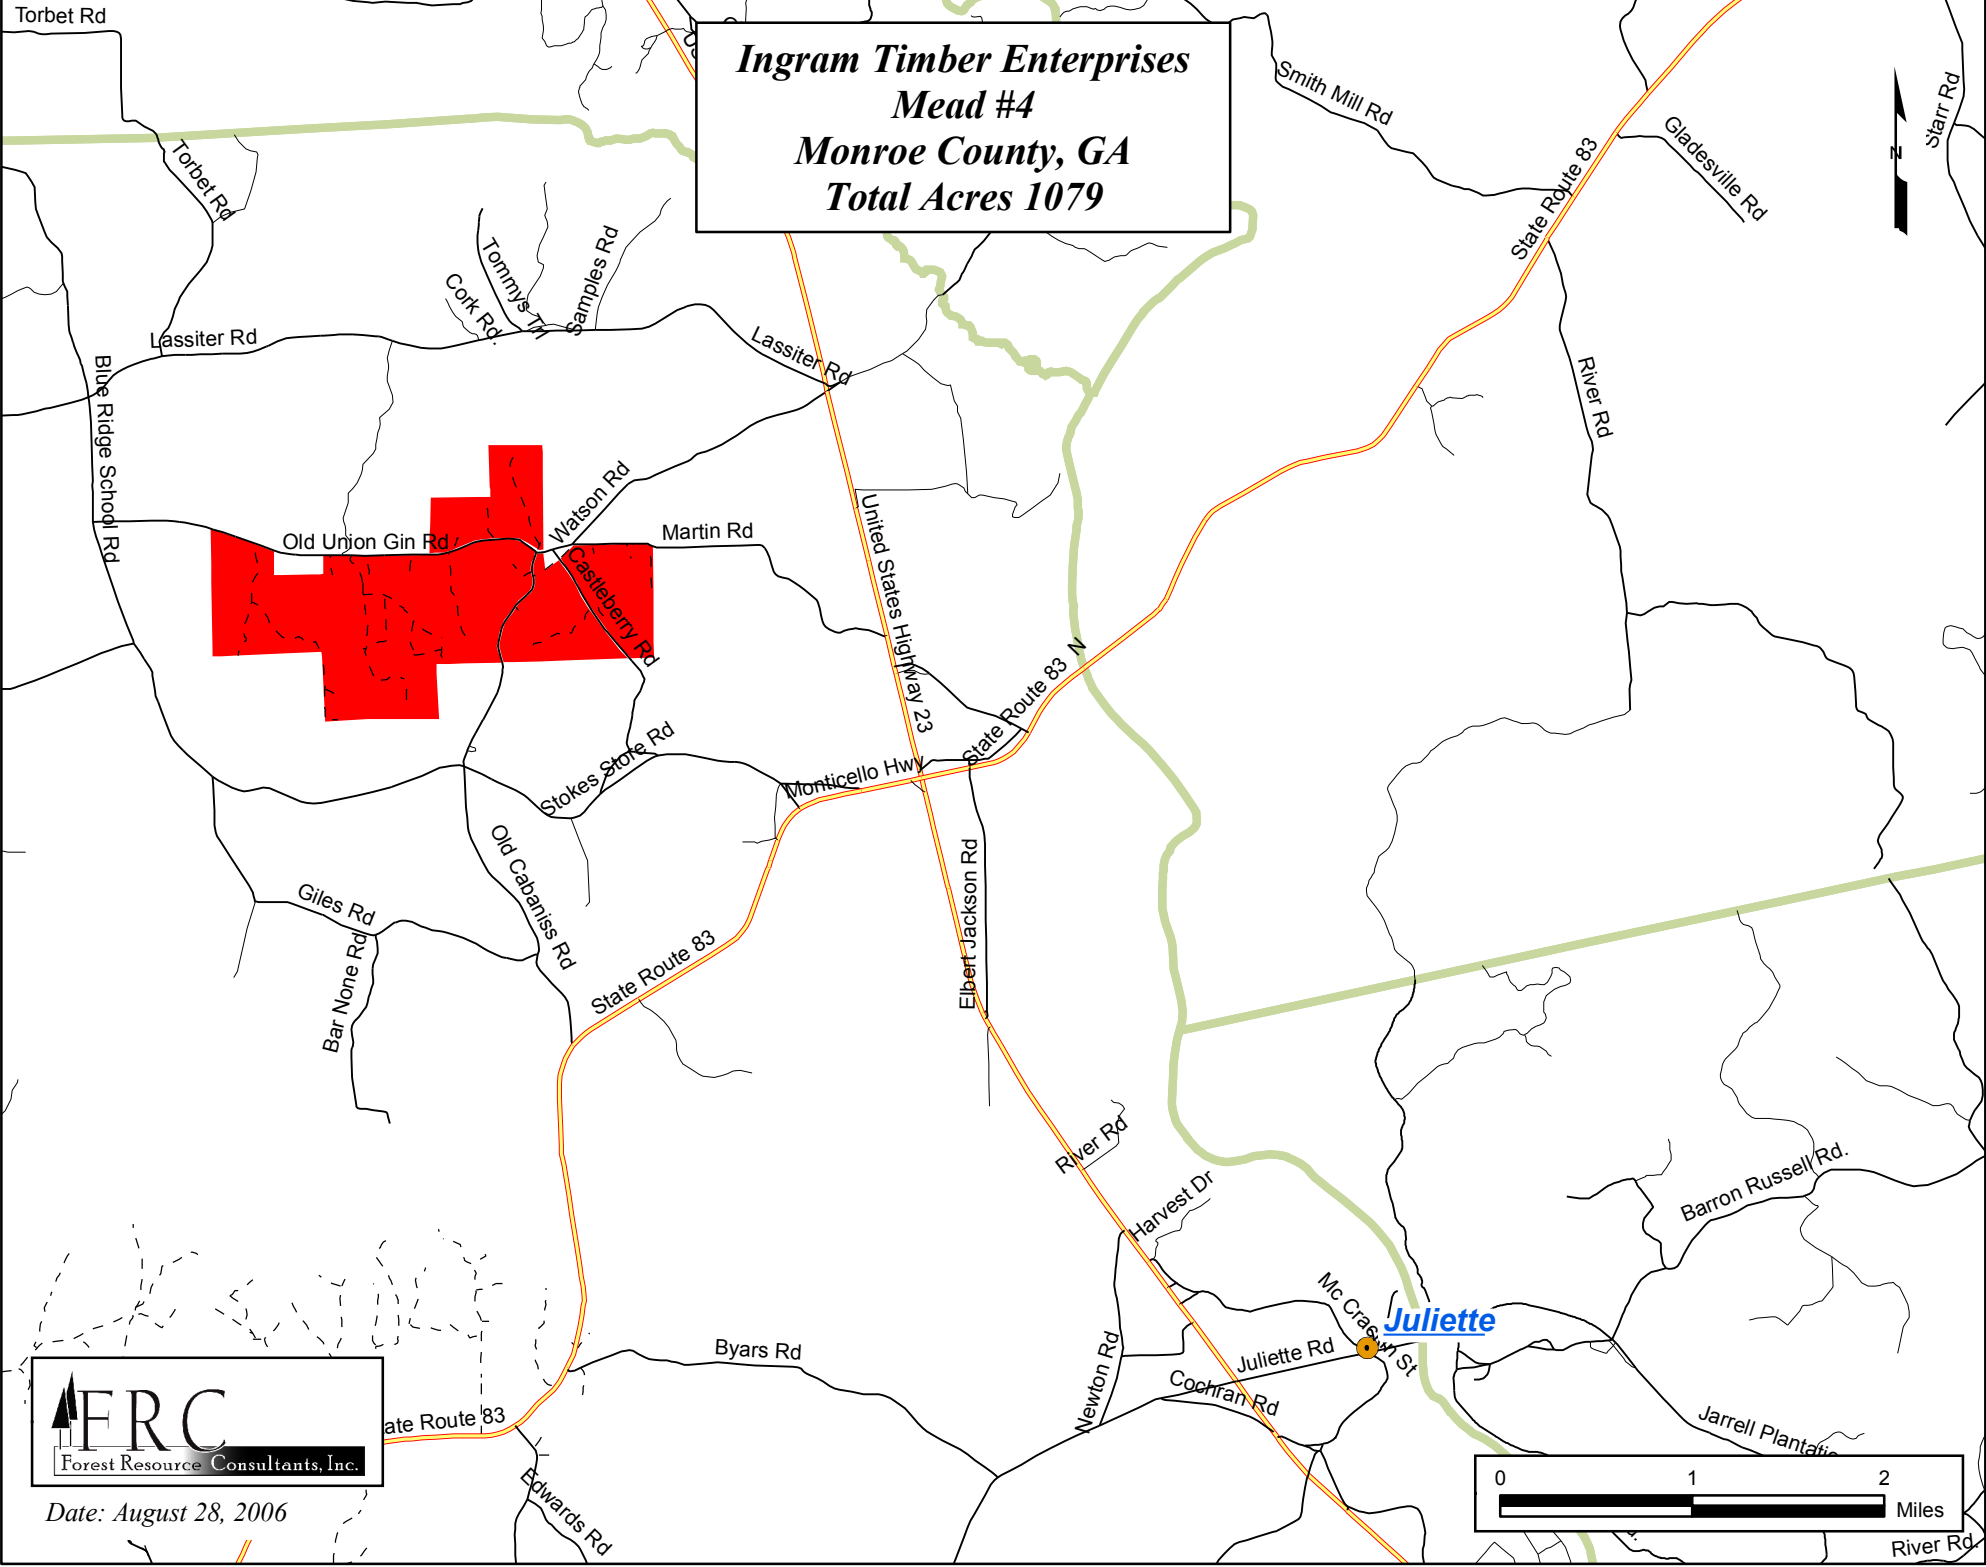

**Ingram Timber Enterprises
Mead #4
Monroe County, GA
Total Acres 1079**

Date: August 28, 2006