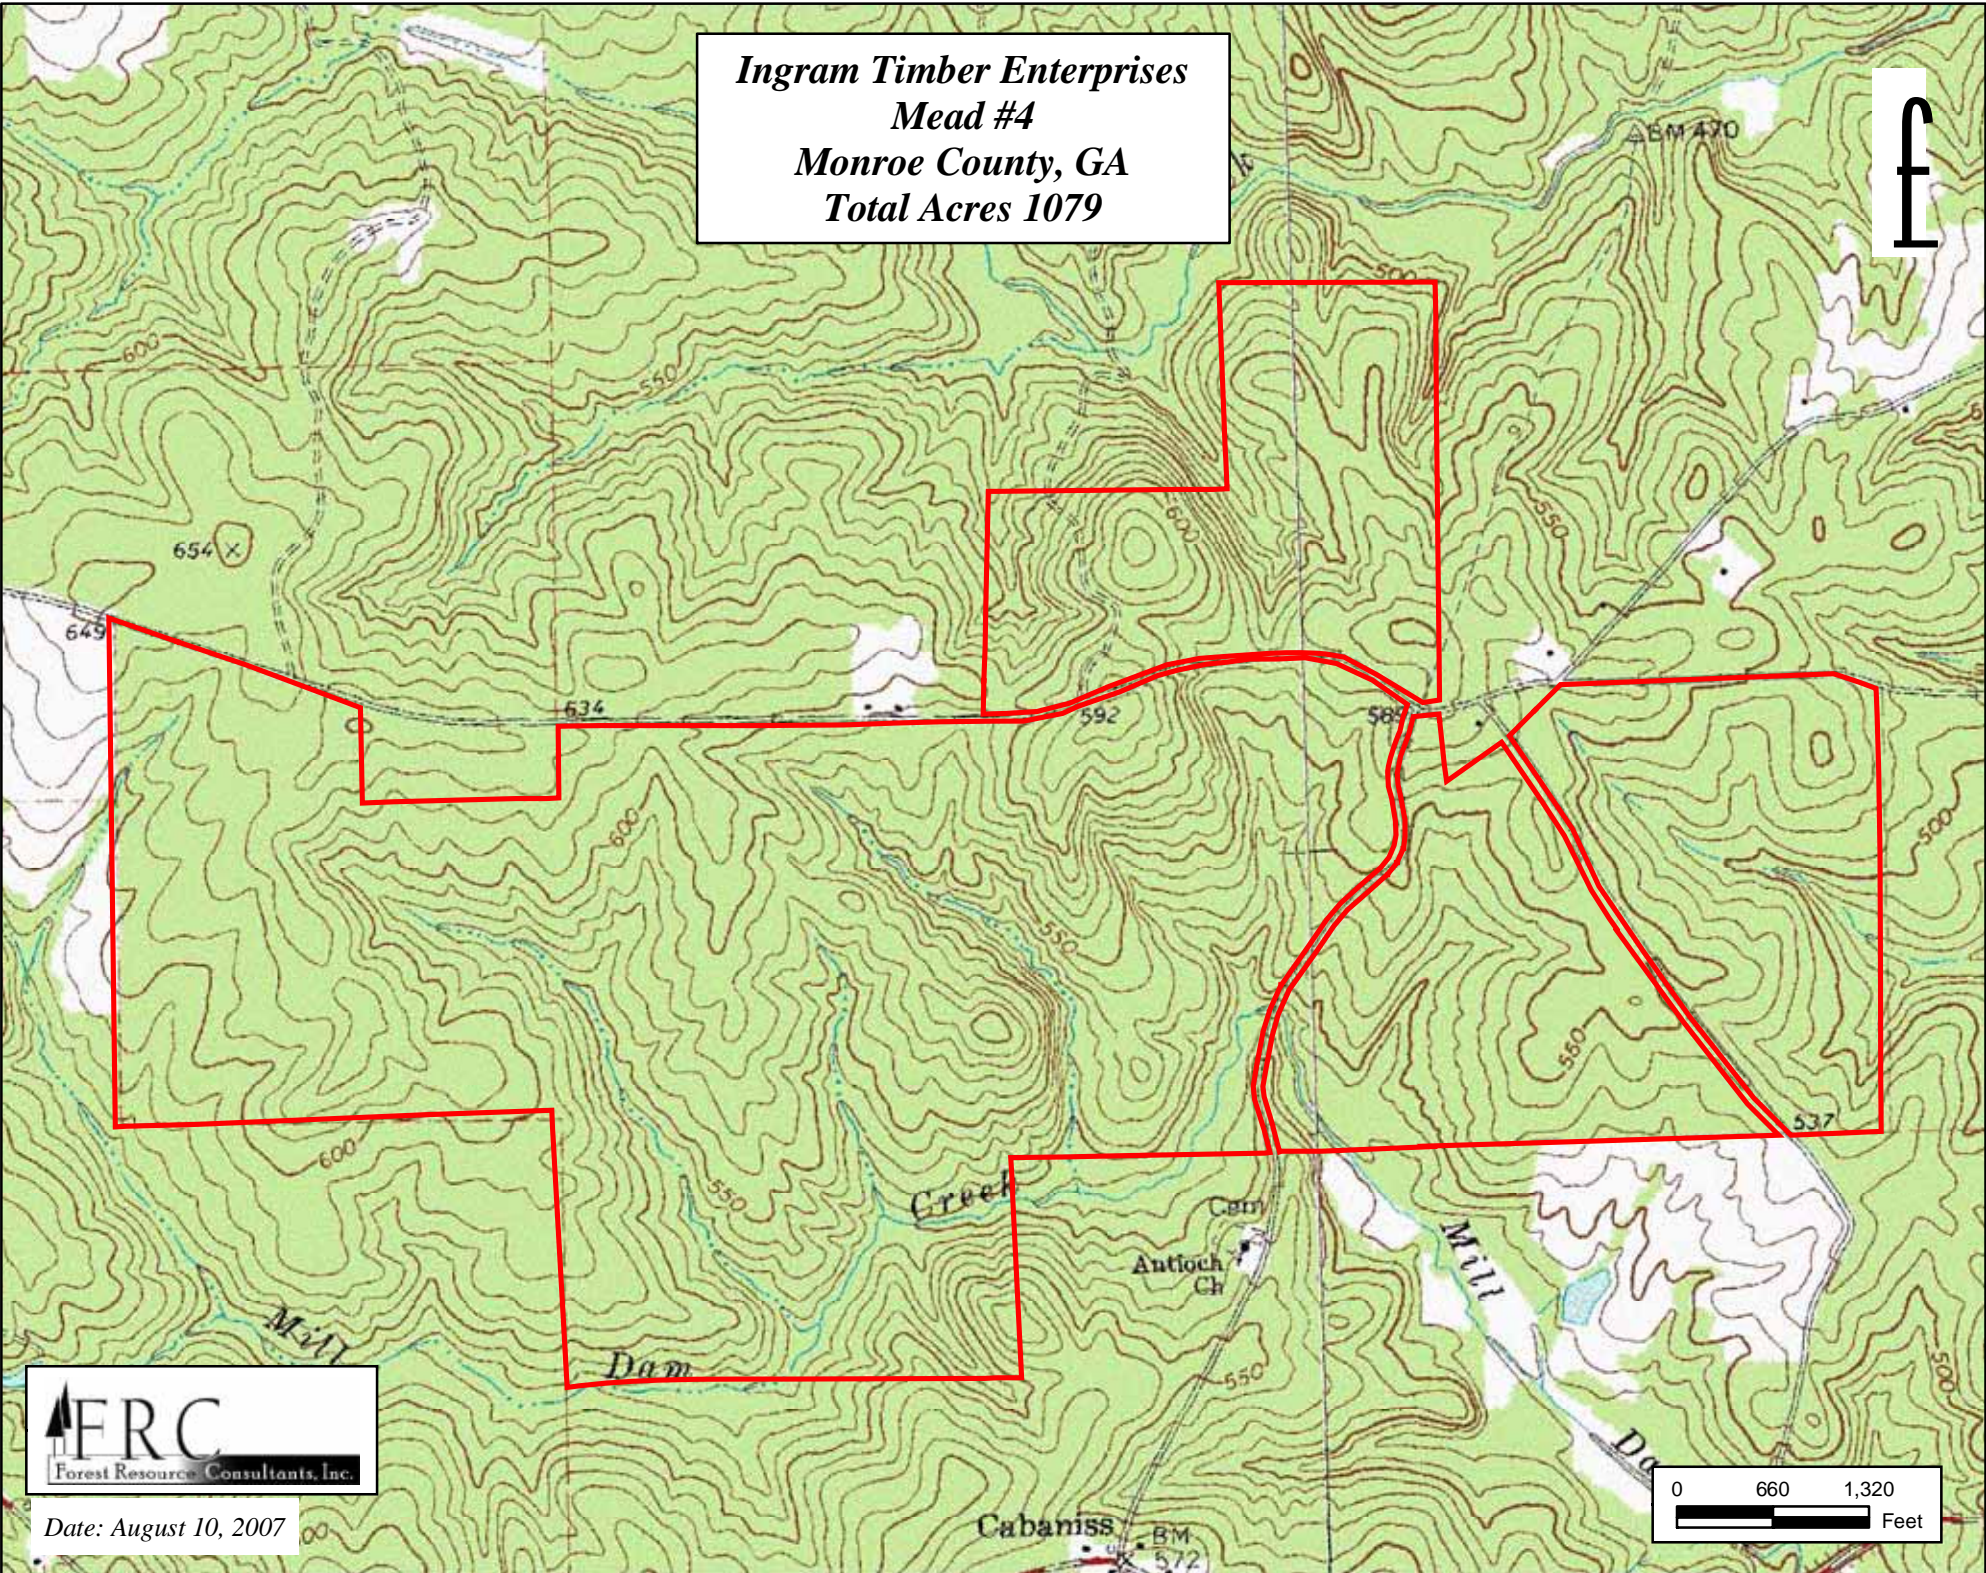

*Ingram Timber Enterprises
Mead #4
Monroe County, GA
Total Acres 1079*

Date: August 10, 2007