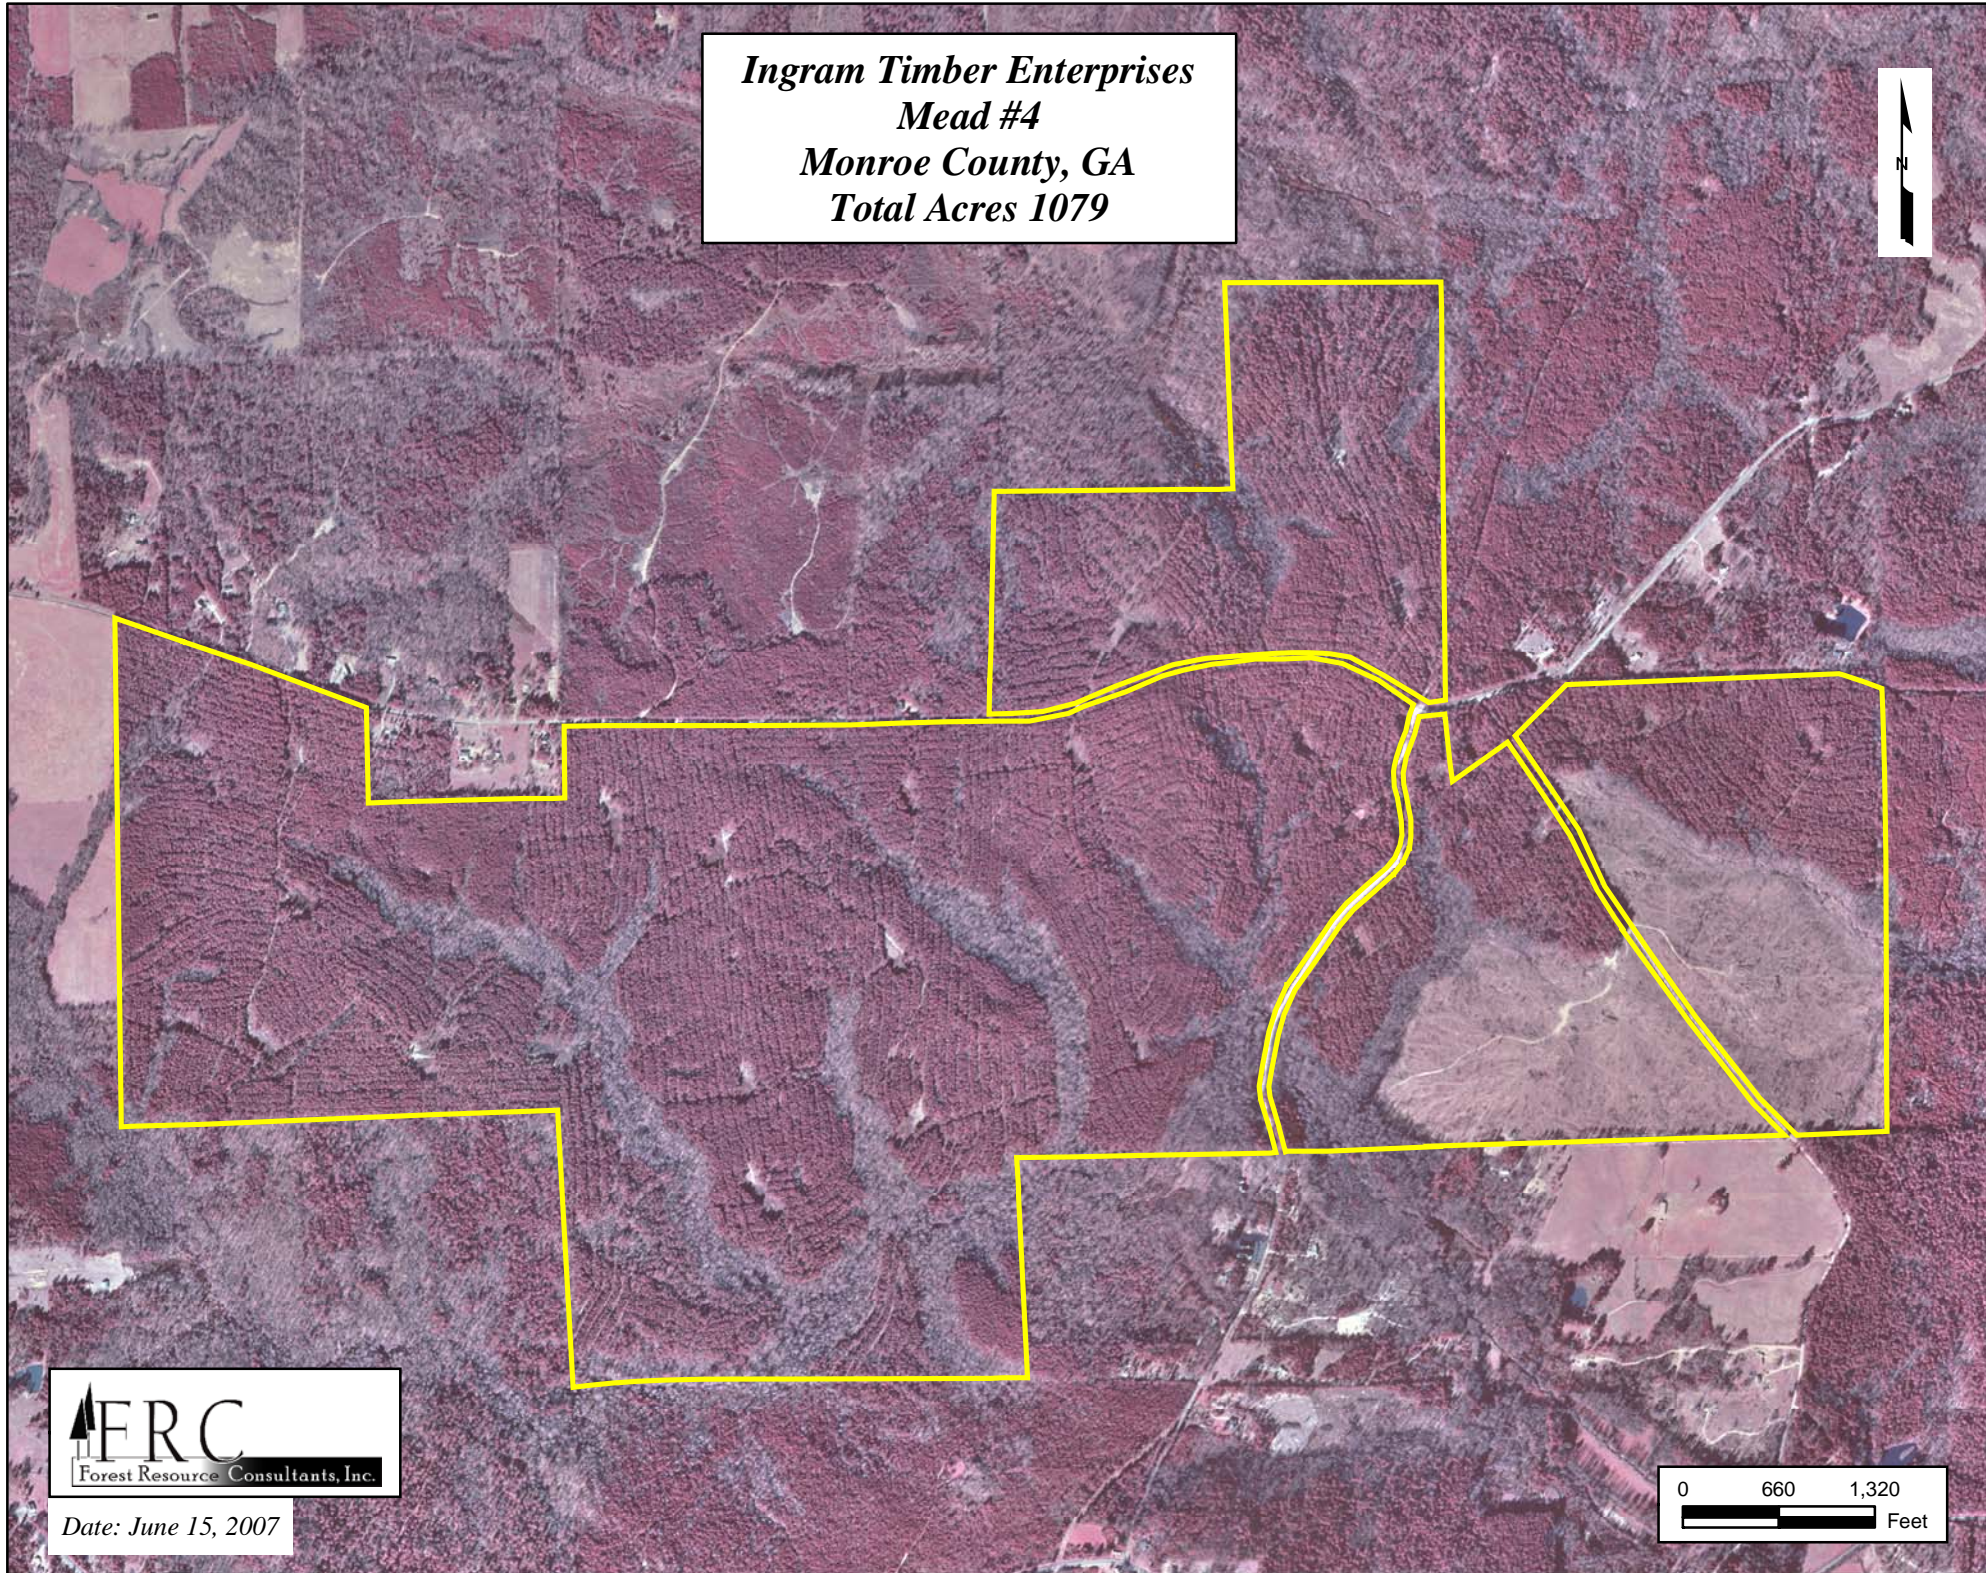

*Ingram Timber Enterprises  
Mead #4  
Monroe County, GA  
Total Acres 1079*

Date: June 15, 2007