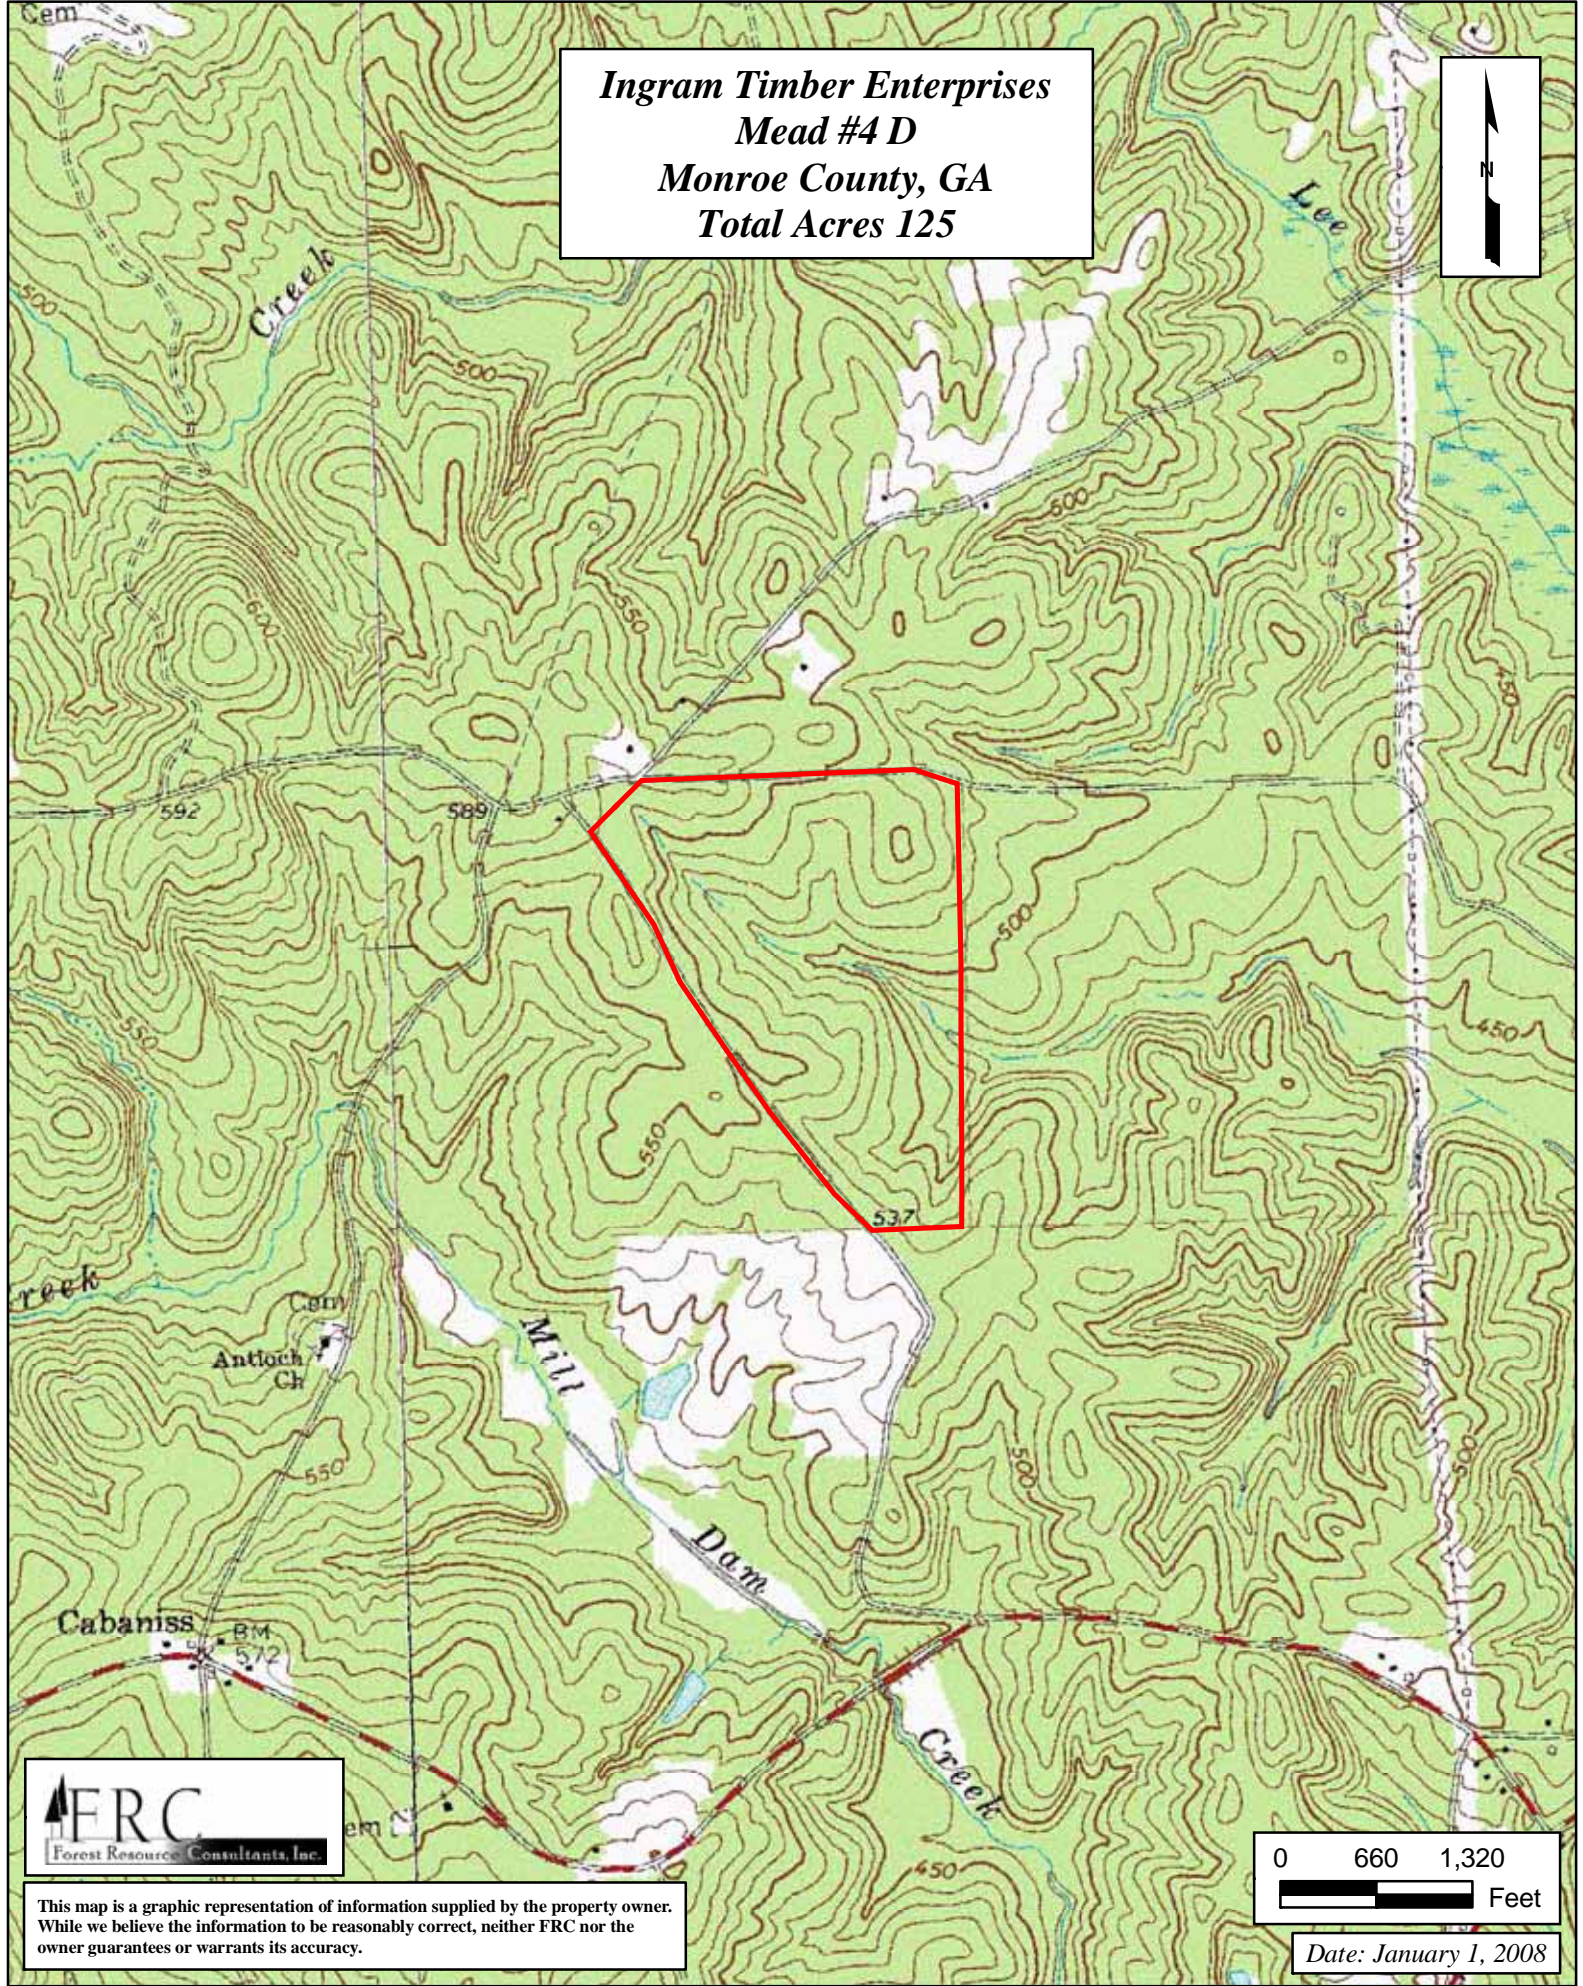

*Ingram Timber Enterprises
Mead #4 D
Monroe County, GA
Total Acres 125*

This map is a graphic representation of information supplied by the property owner. While we believe the information to be reasonably correct, neither FRC nor the owner guarantees or warrants its accuracy.