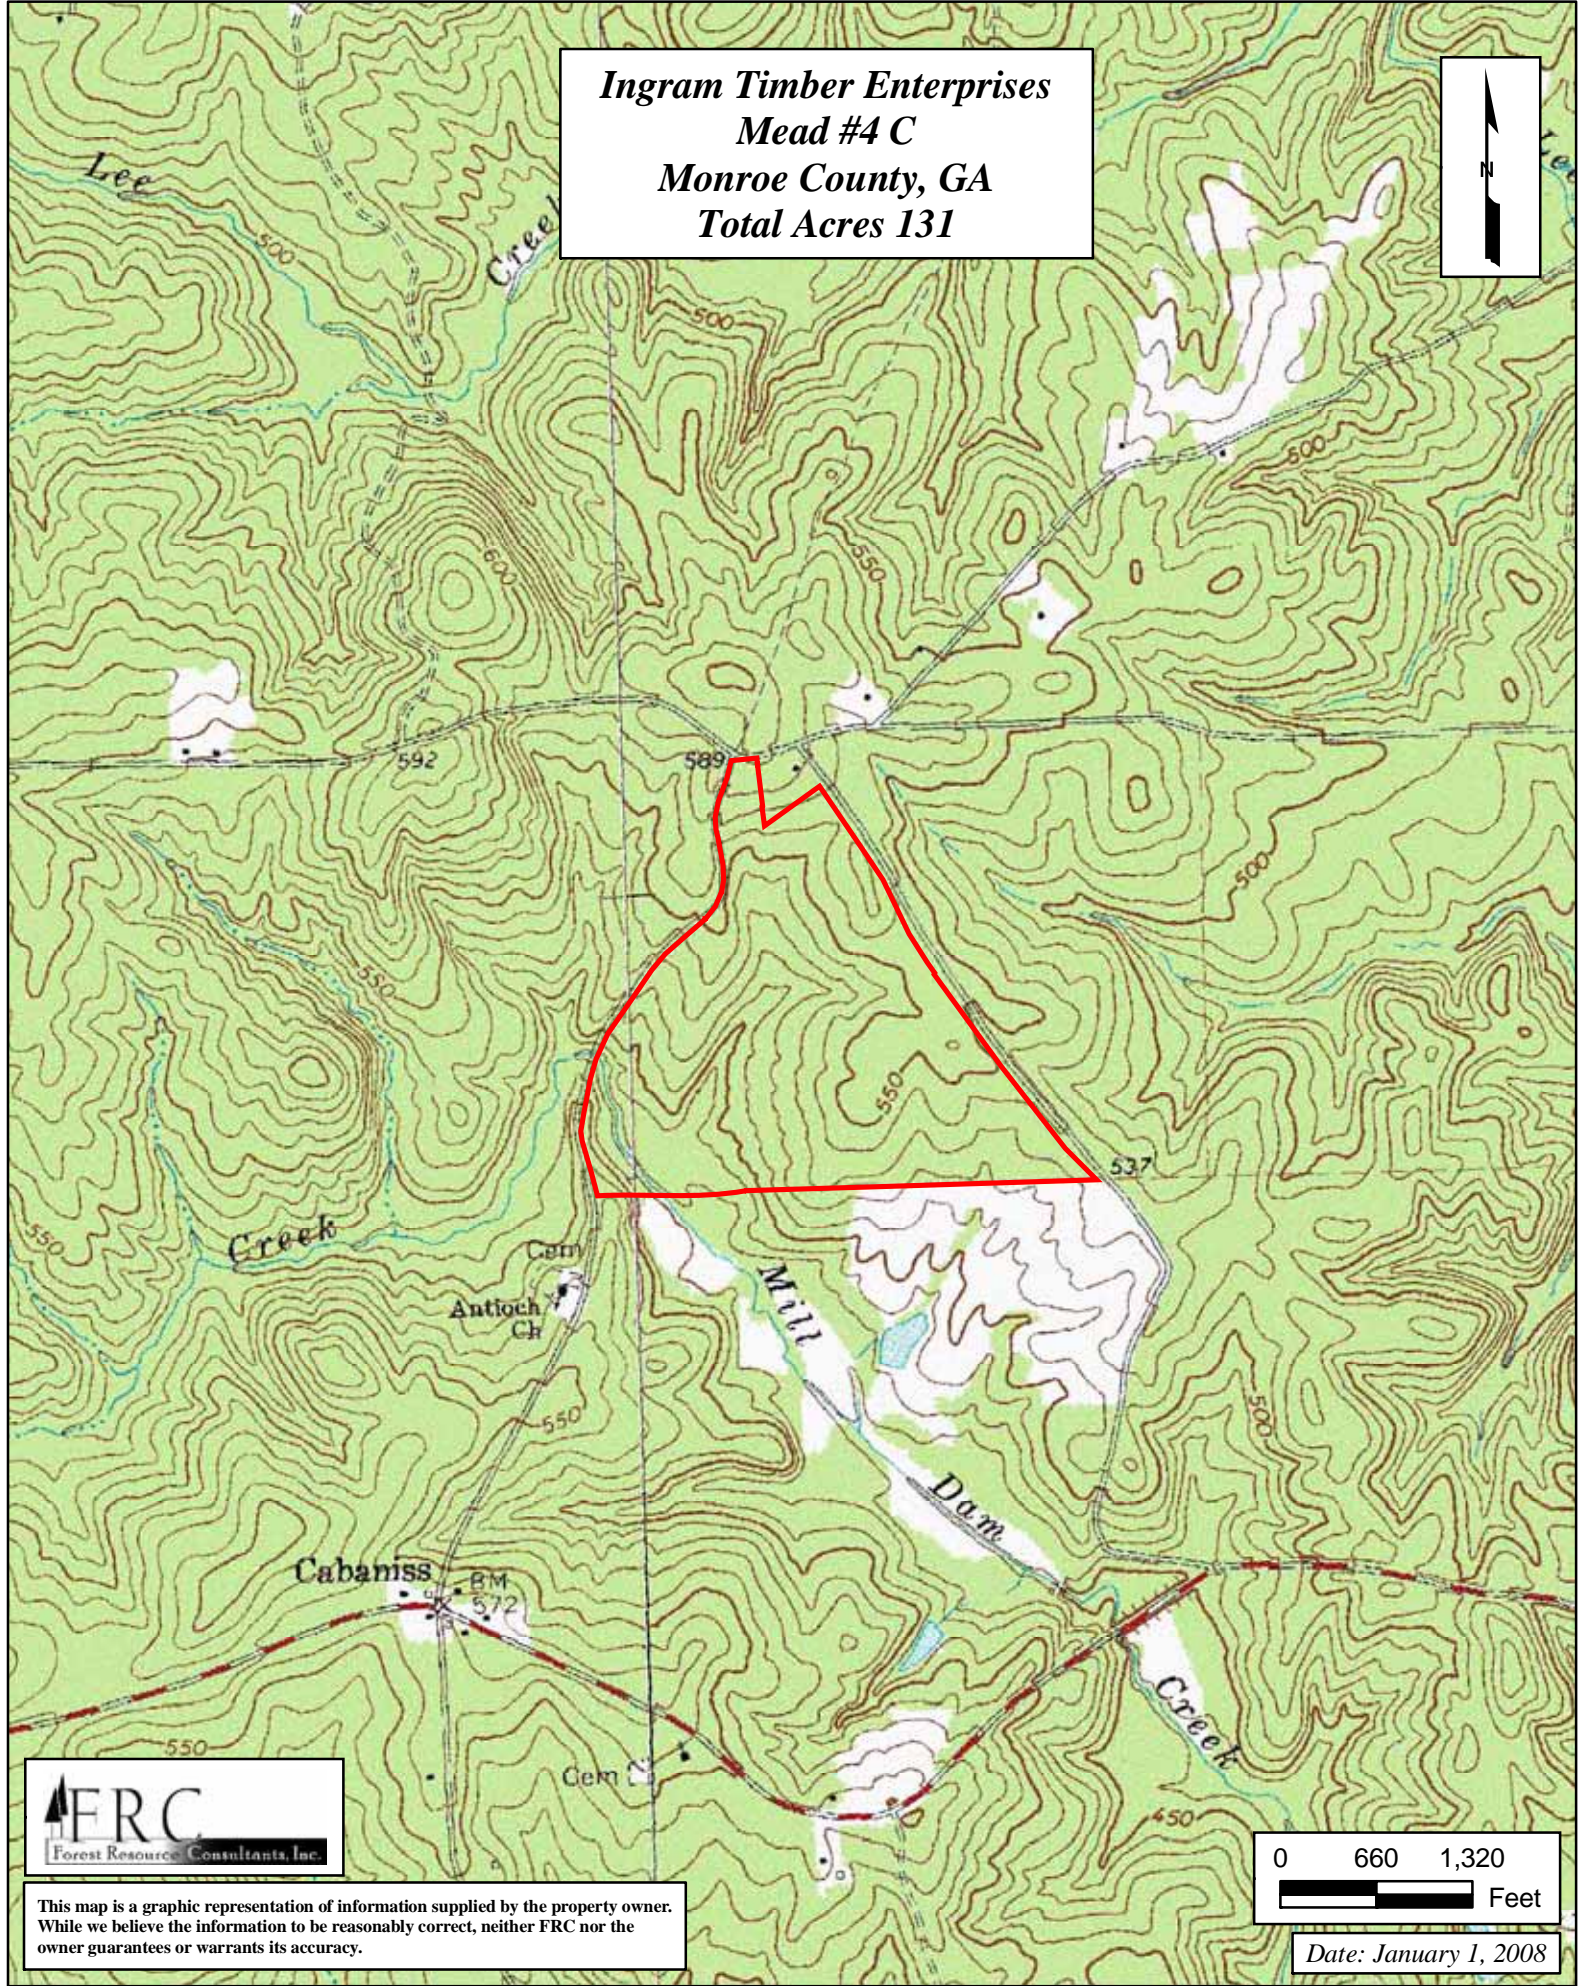

*Ingram Timber Enterprises  
Mead #4 C  
Monroe County, GA  
Total Acres 131*

This map is a graphic representation of information supplied by the property owner. While we believe the information to be reasonably correct, neither FRC nor the owner guarantees or warrants its accuracy.