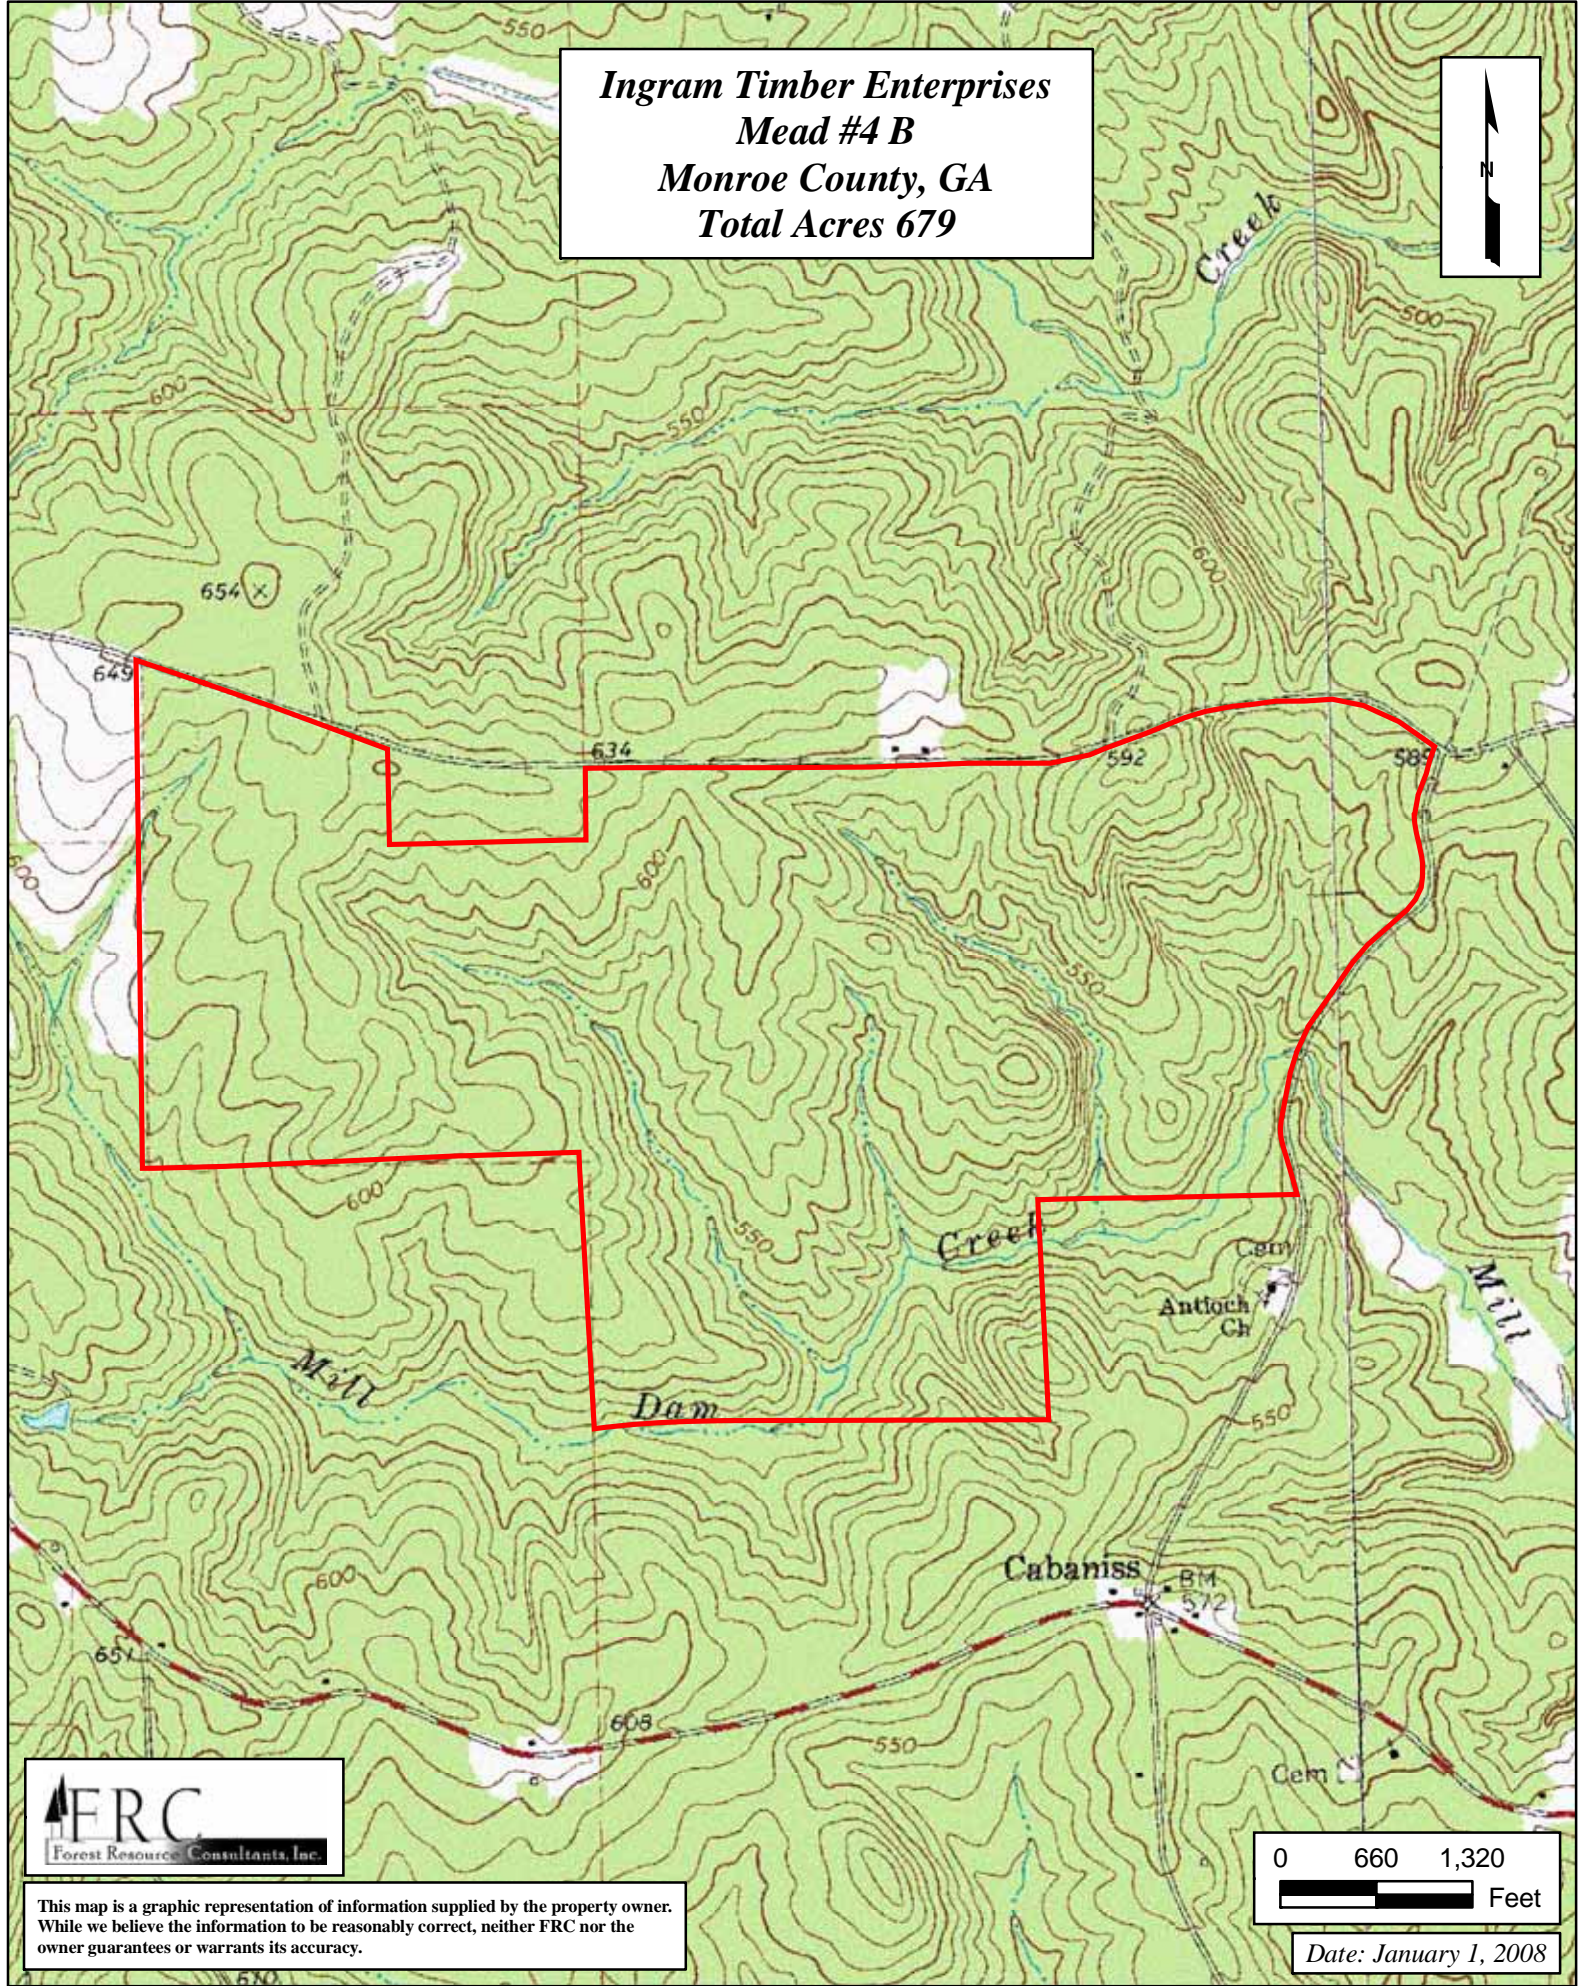

**Ingram Timber Enterprises
Mead #4 B
Monroe County, GA
Total Acres 679**

This map is a graphic representation of information supplied by the property owner. While we believe the information to be reasonably correct, neither FRC nor the owner guarantees or warrants its accuracy.