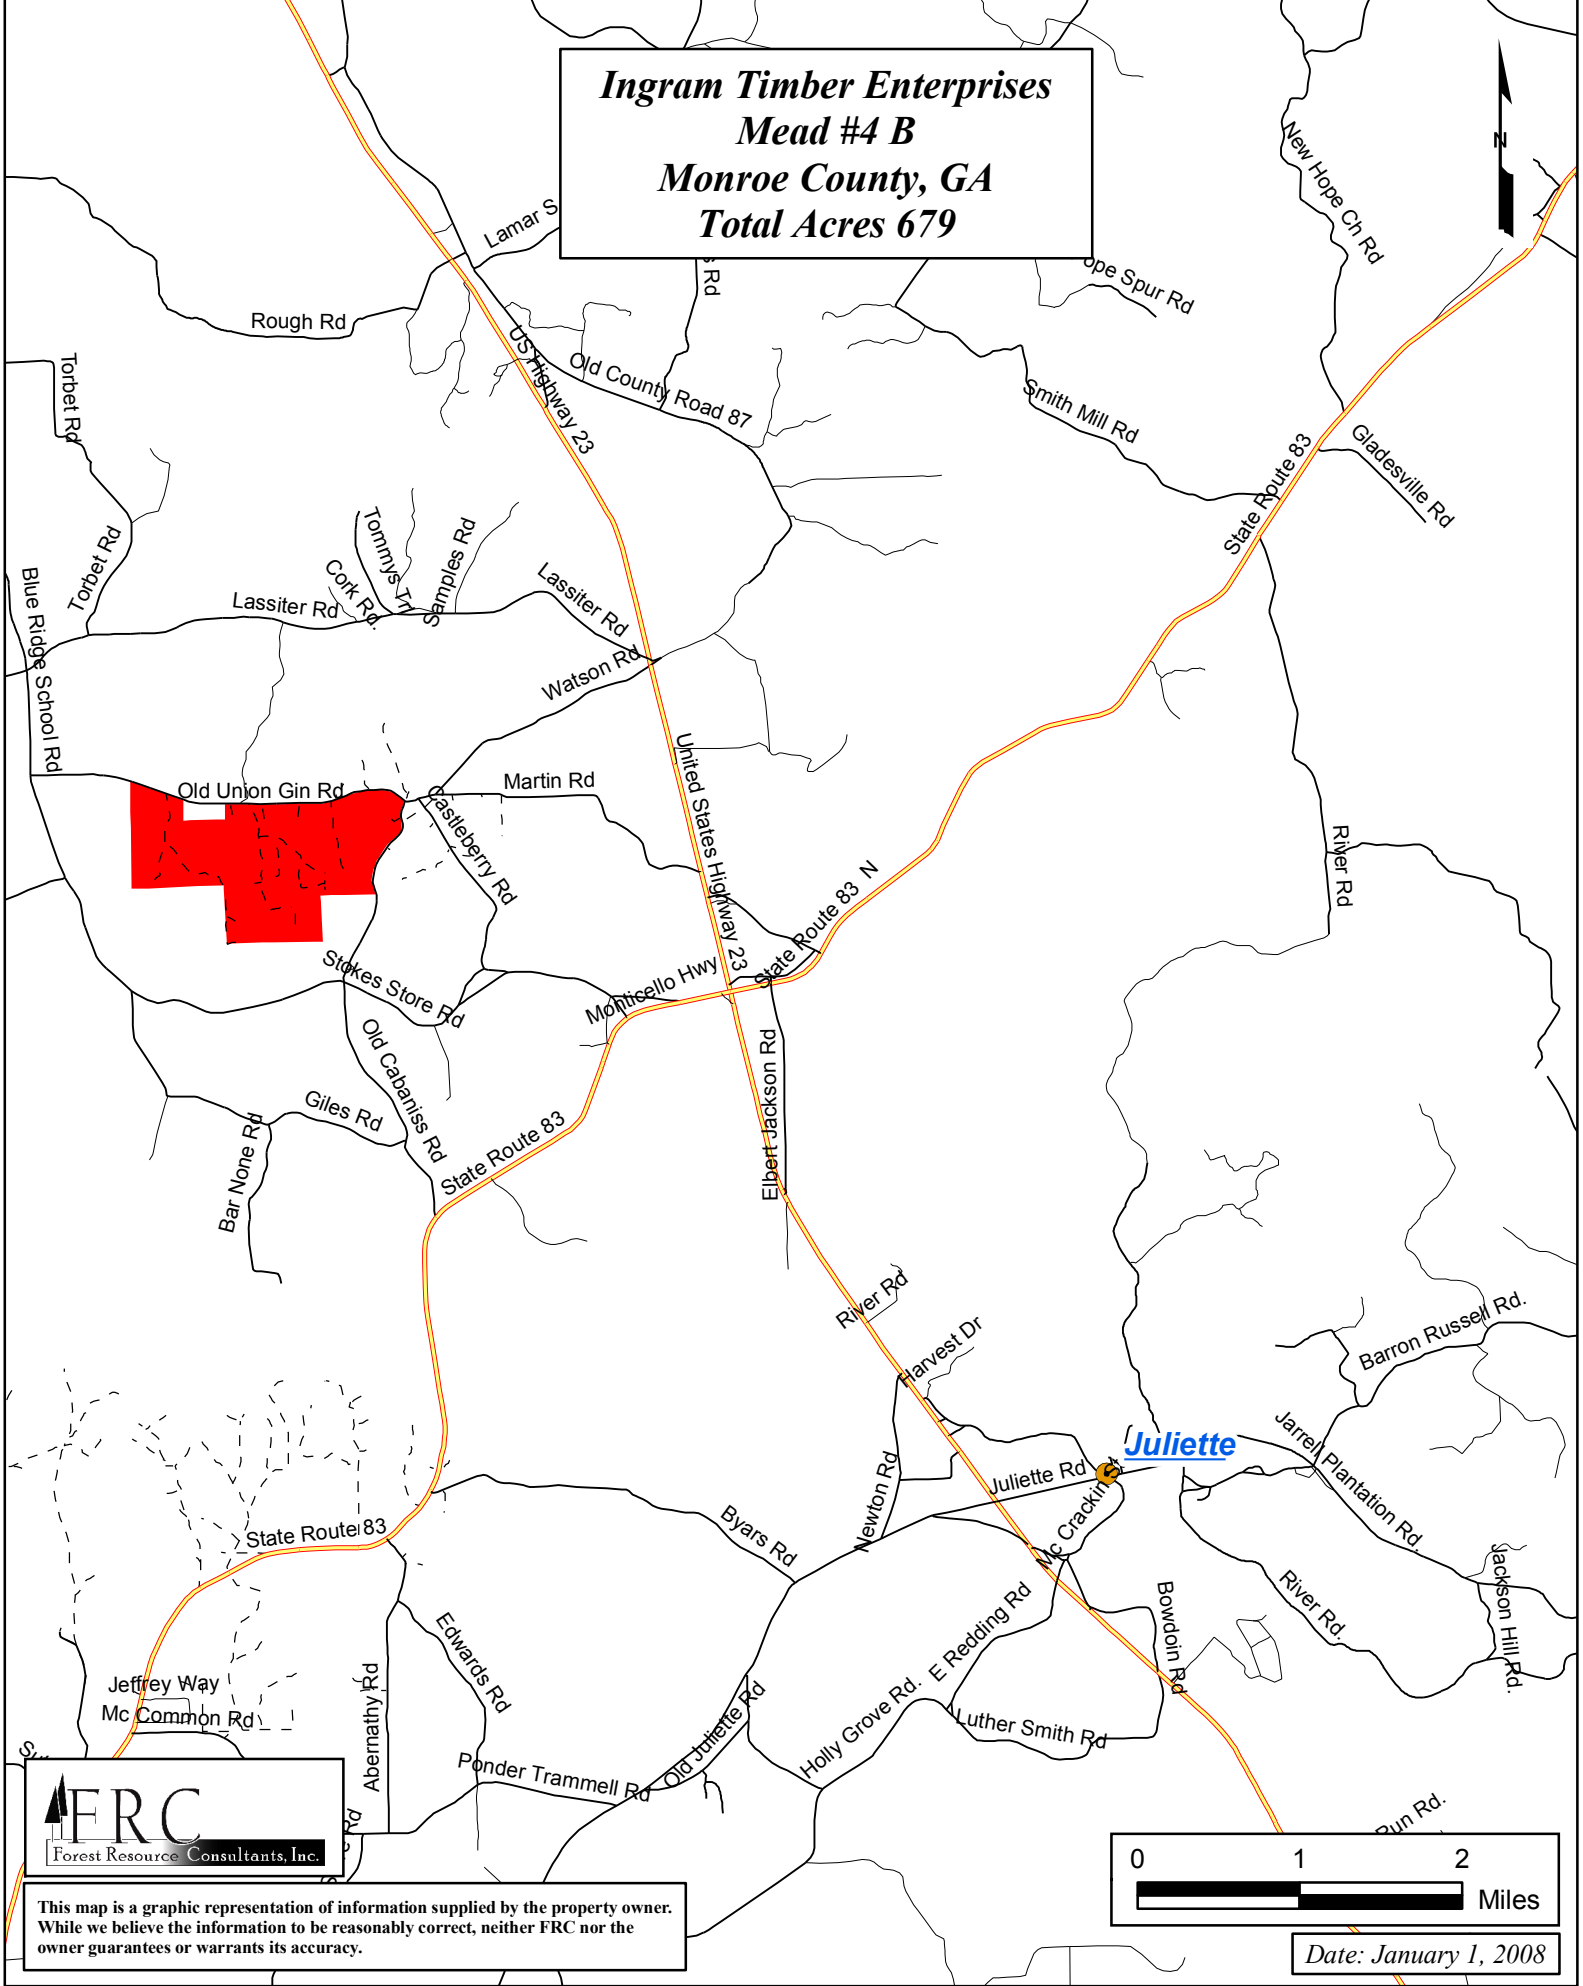

**Ingram Timber Enterprises
Mead #4 B
Monroe County, GA
Total Acres 679**

This map is a graphic representation of information supplied by the property owner. While we believe the information to be reasonably correct, neither FRC nor the owner guarantees or warrants its accuracy.