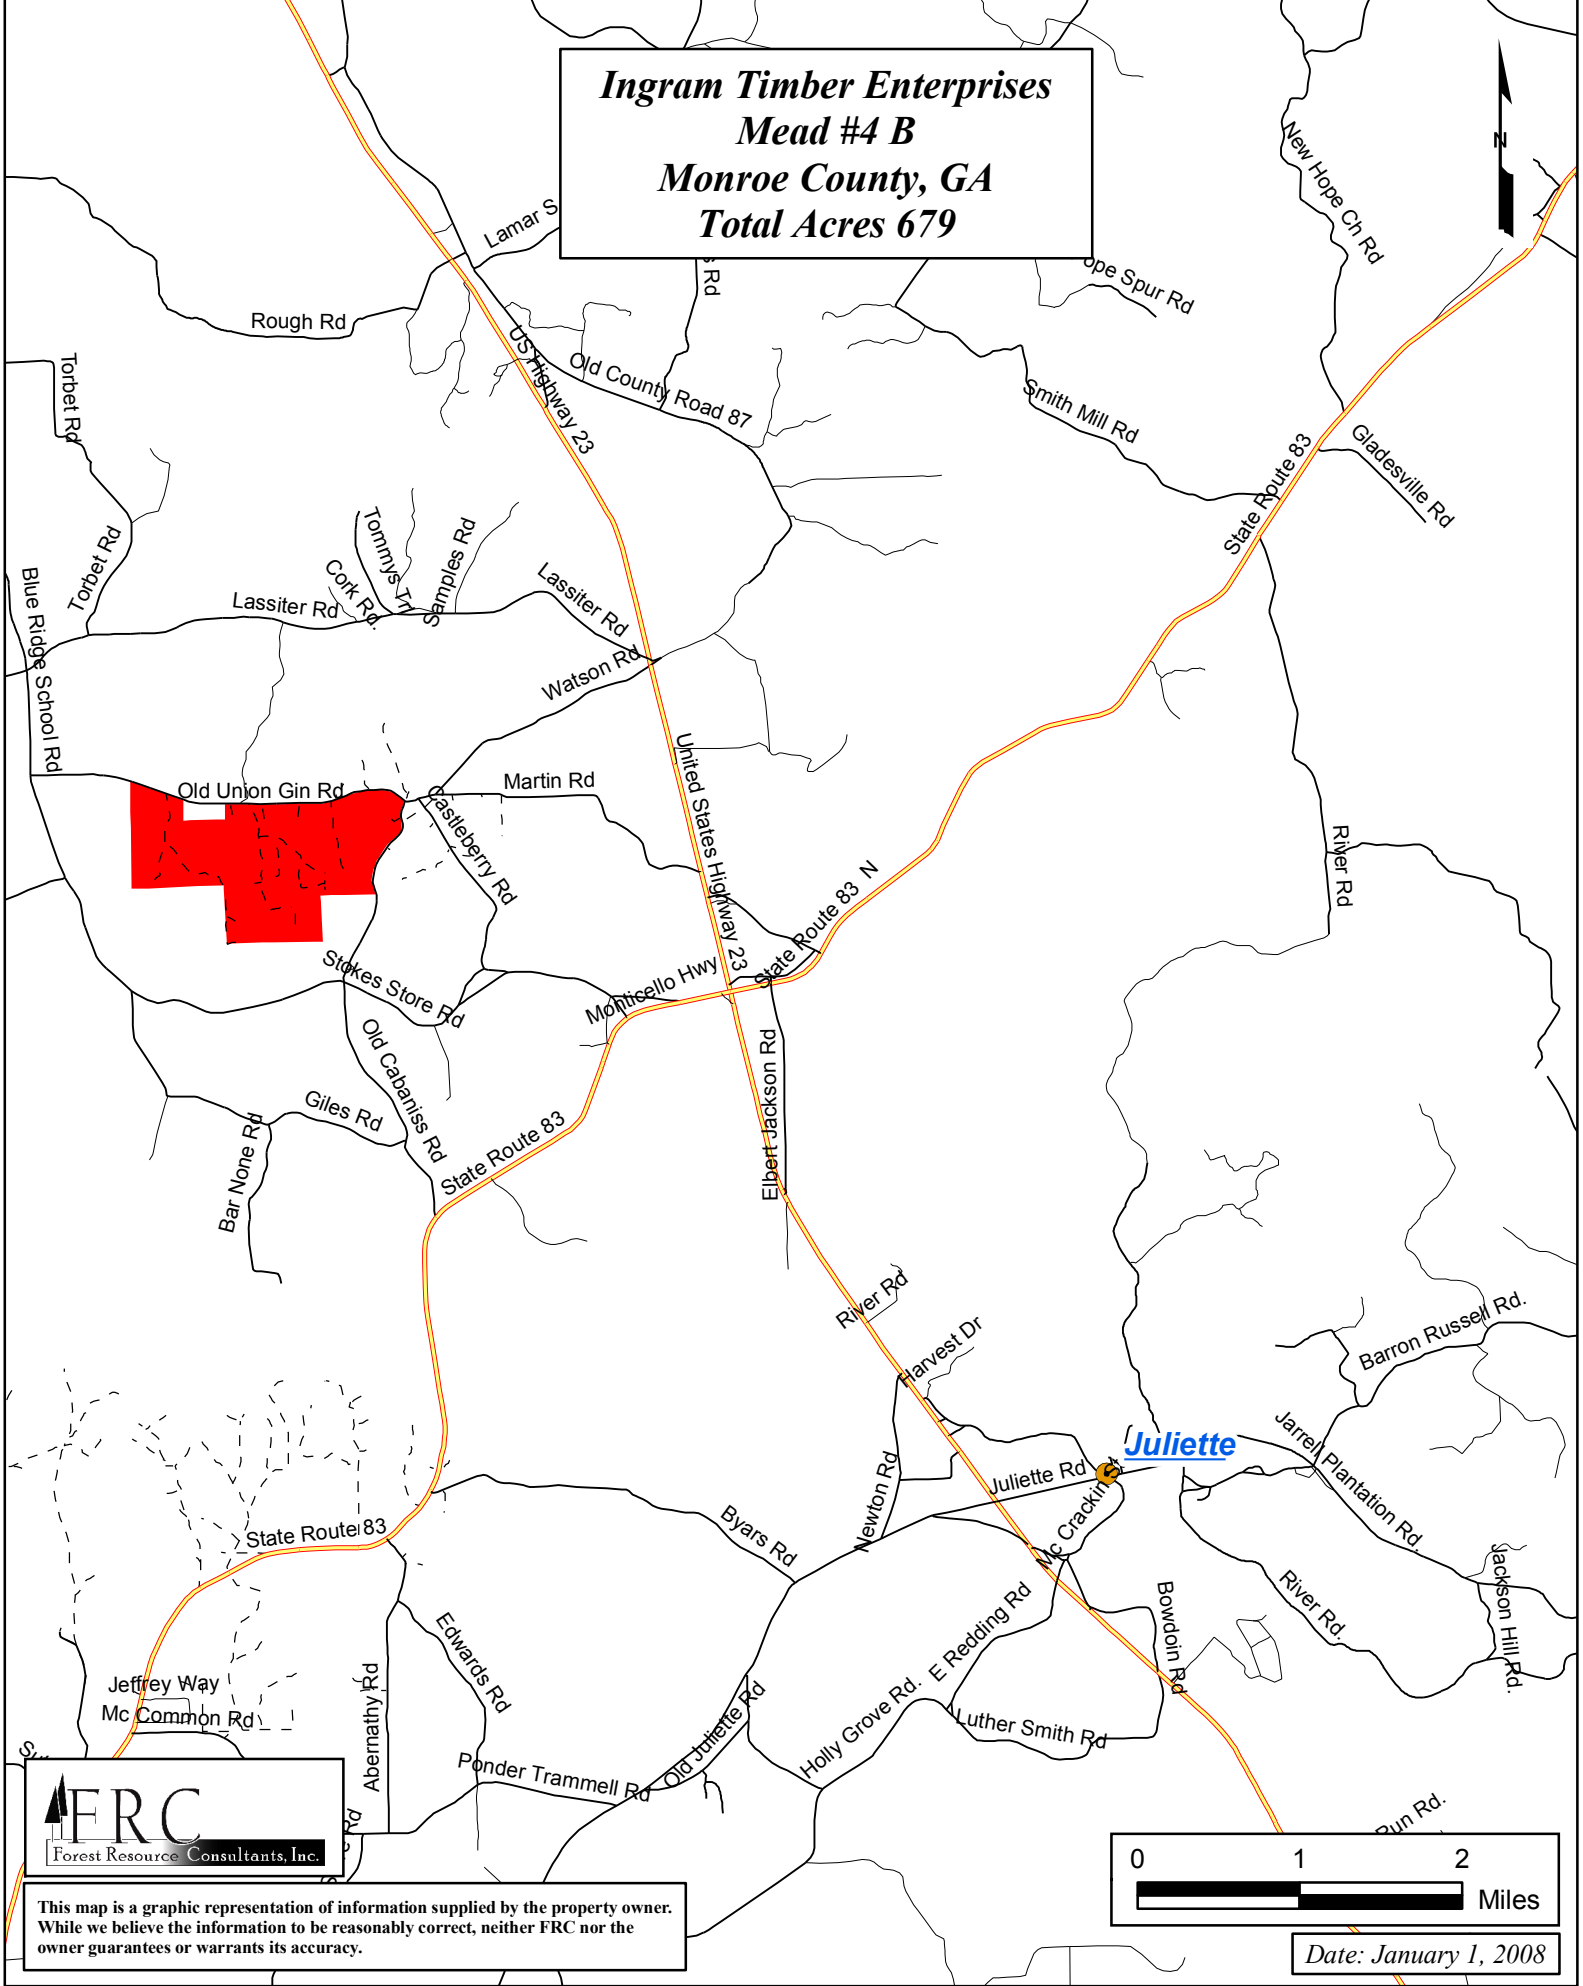

**Ingram Timber Enterprises  
Mead #4 B  
Monroe County, GA  
Total Acres 679**

This map is a graphic representation of information supplied by the property owner. While we believe the information to be reasonably correct, neither FRC nor the owner guarantees or warrants its accuracy.