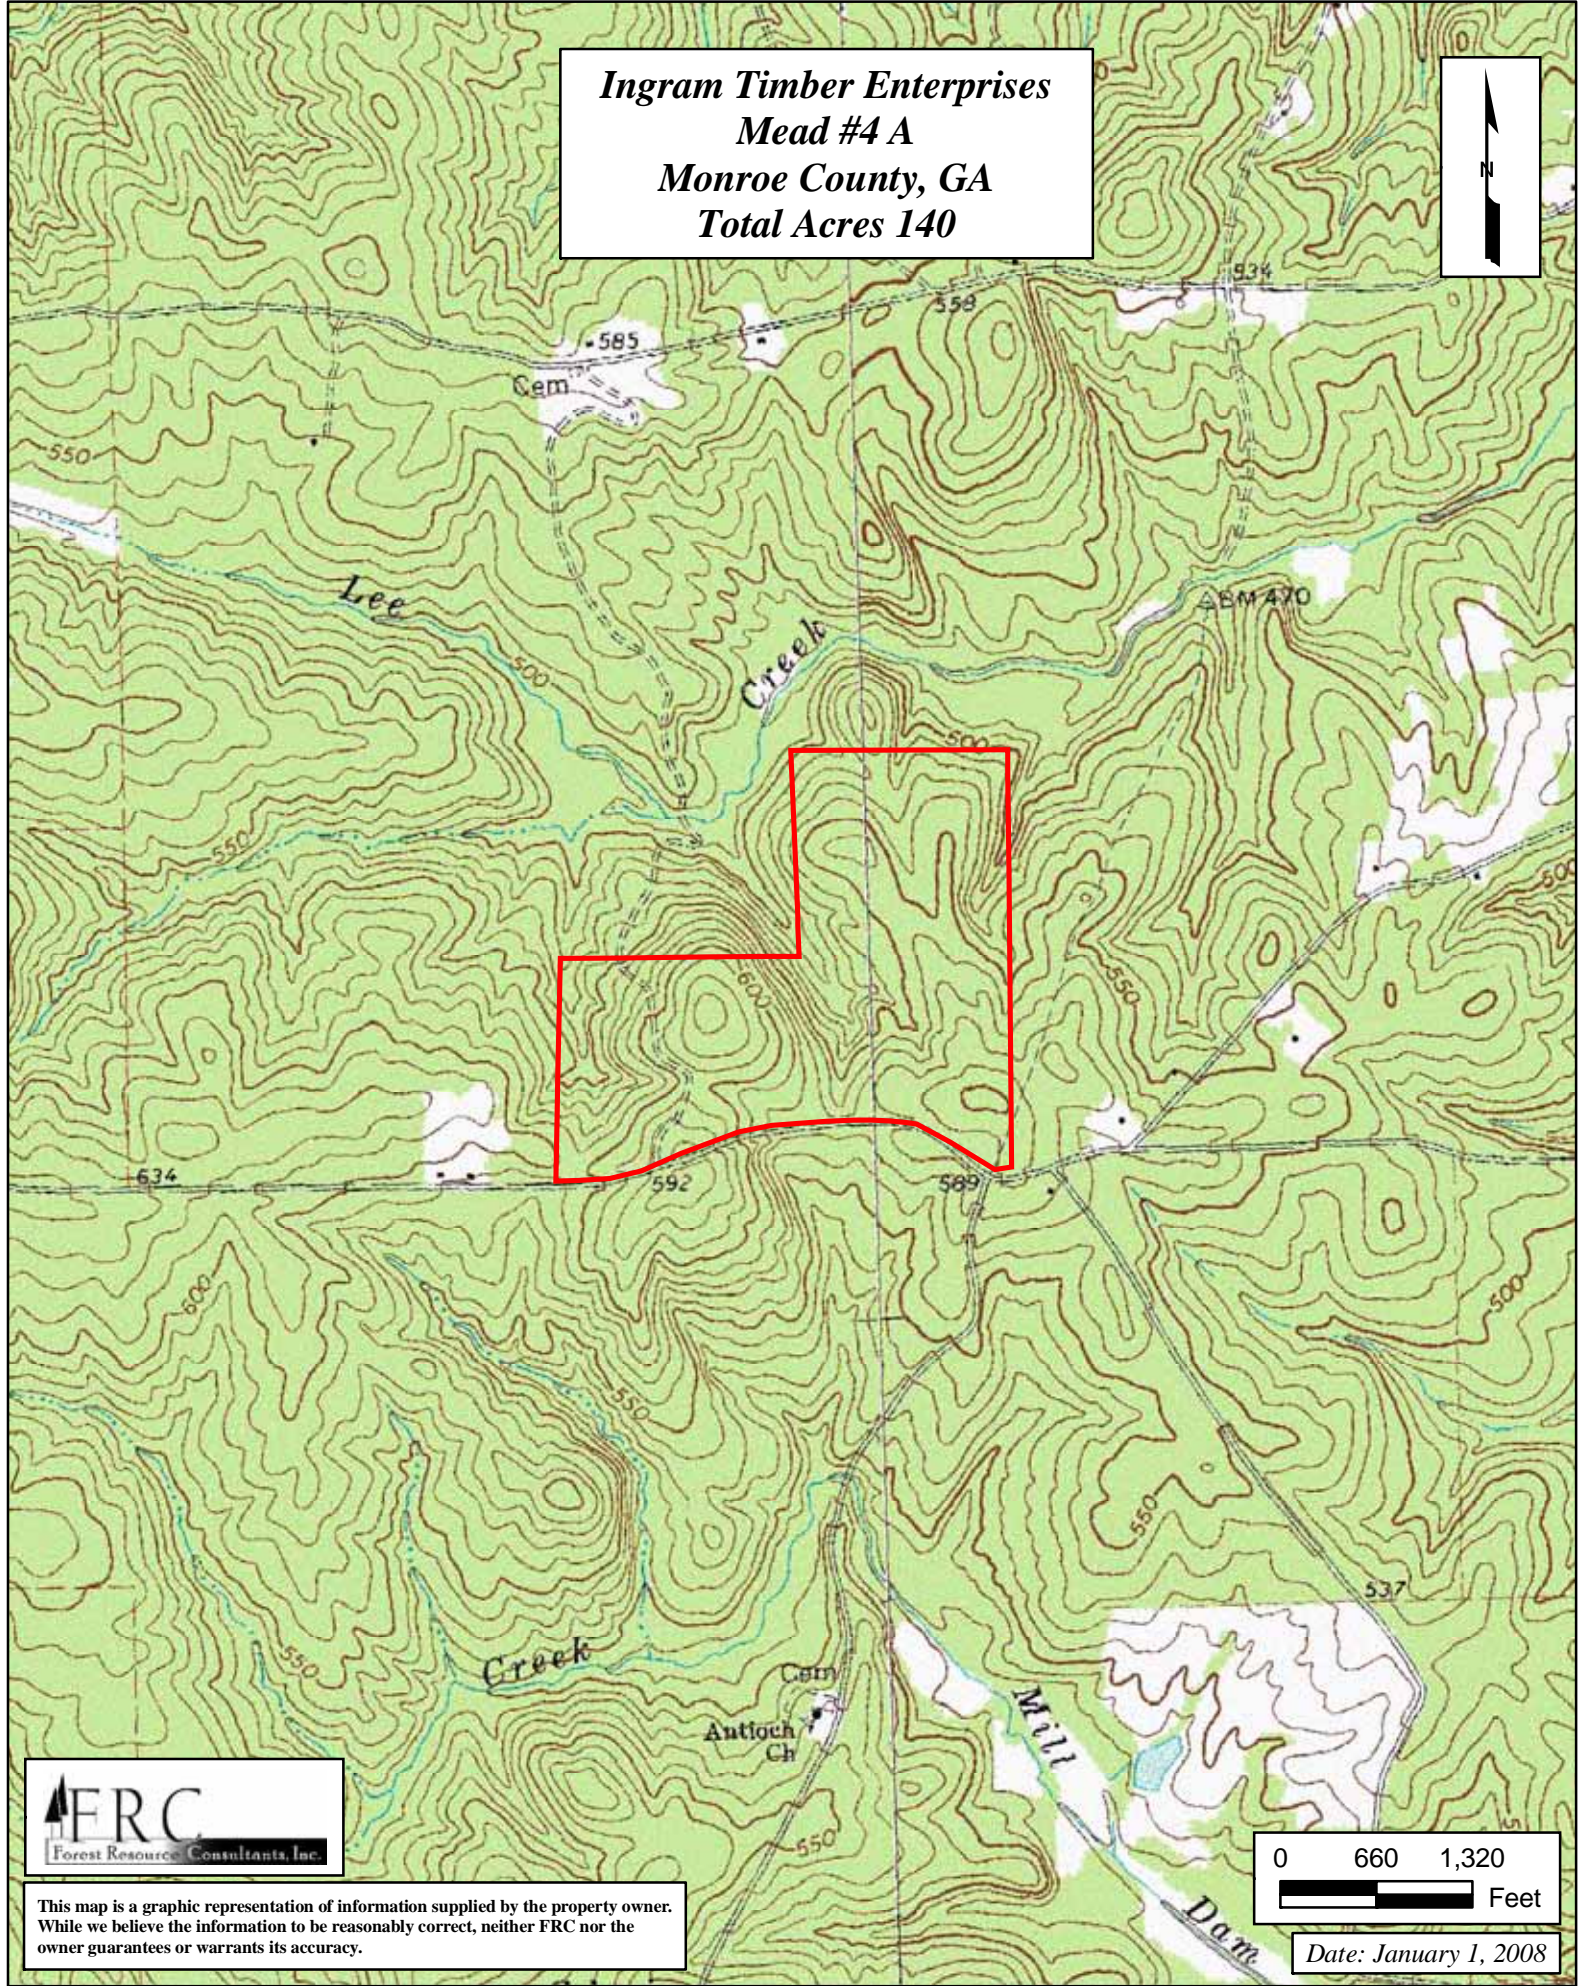

*Ingram Timber Enterprises
Mead #4 A
Monroe County, GA
Total Acres 140*

This map is a graphic representation of information supplied by the property owner. While we believe the information to be reasonably correct, neither FRC nor the owner guarantees or warrants its accuracy.