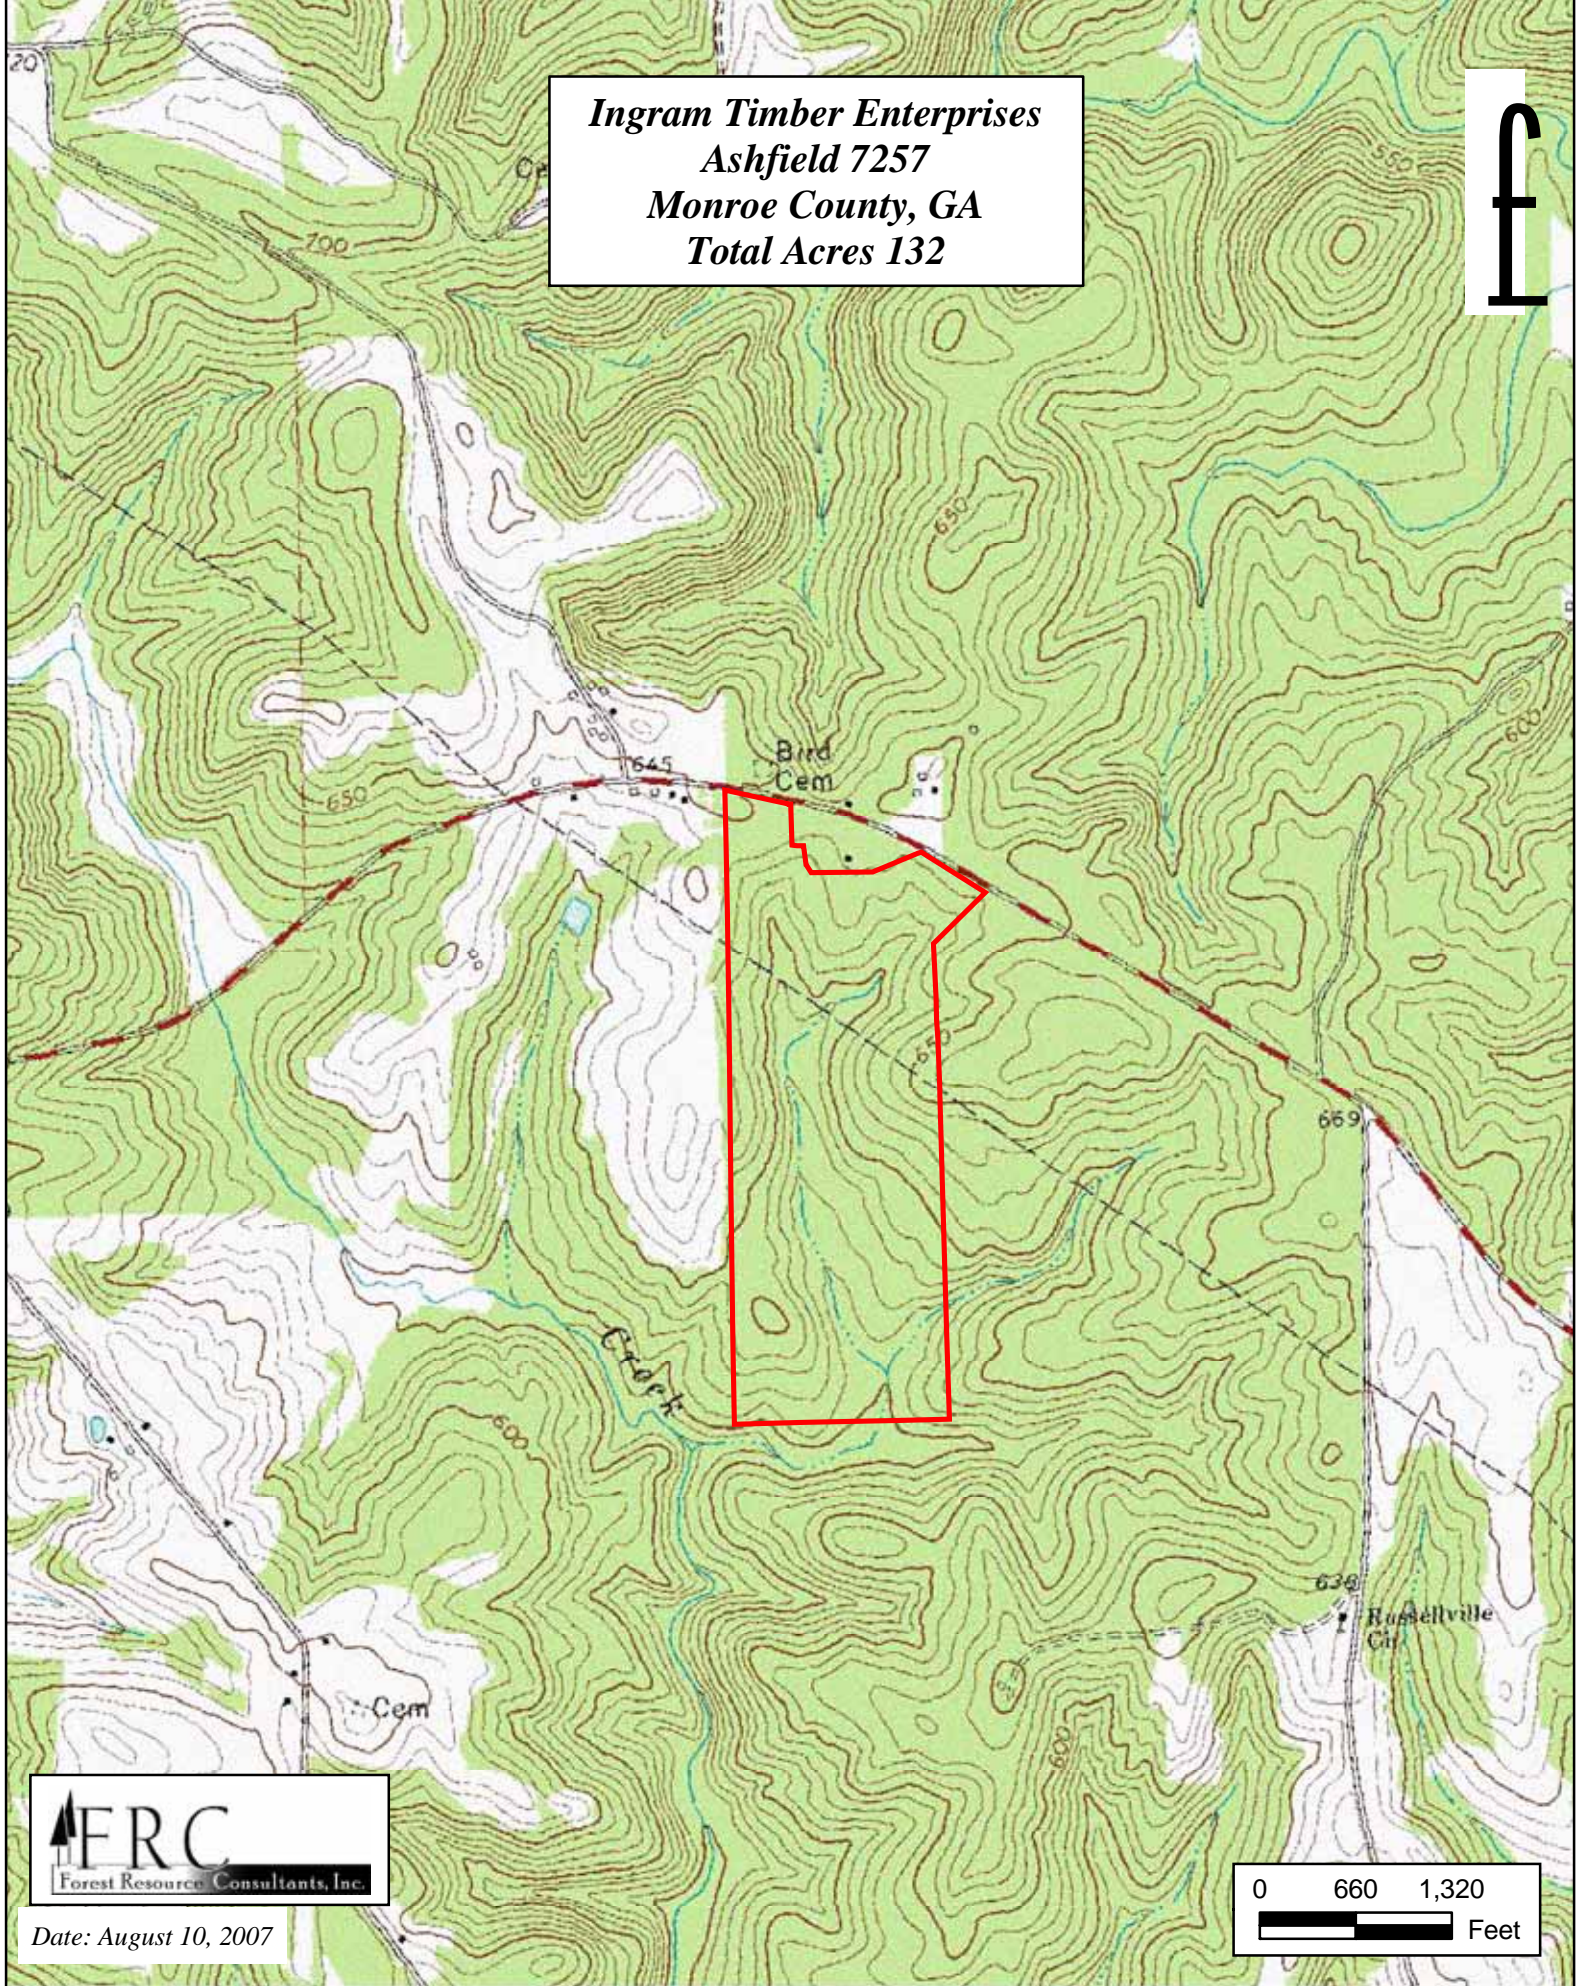

*Ingram Timber Enterprises
Ashfield 7257
Monroe County, GA
Total Acres 132*

f

Date: August 10, 2007