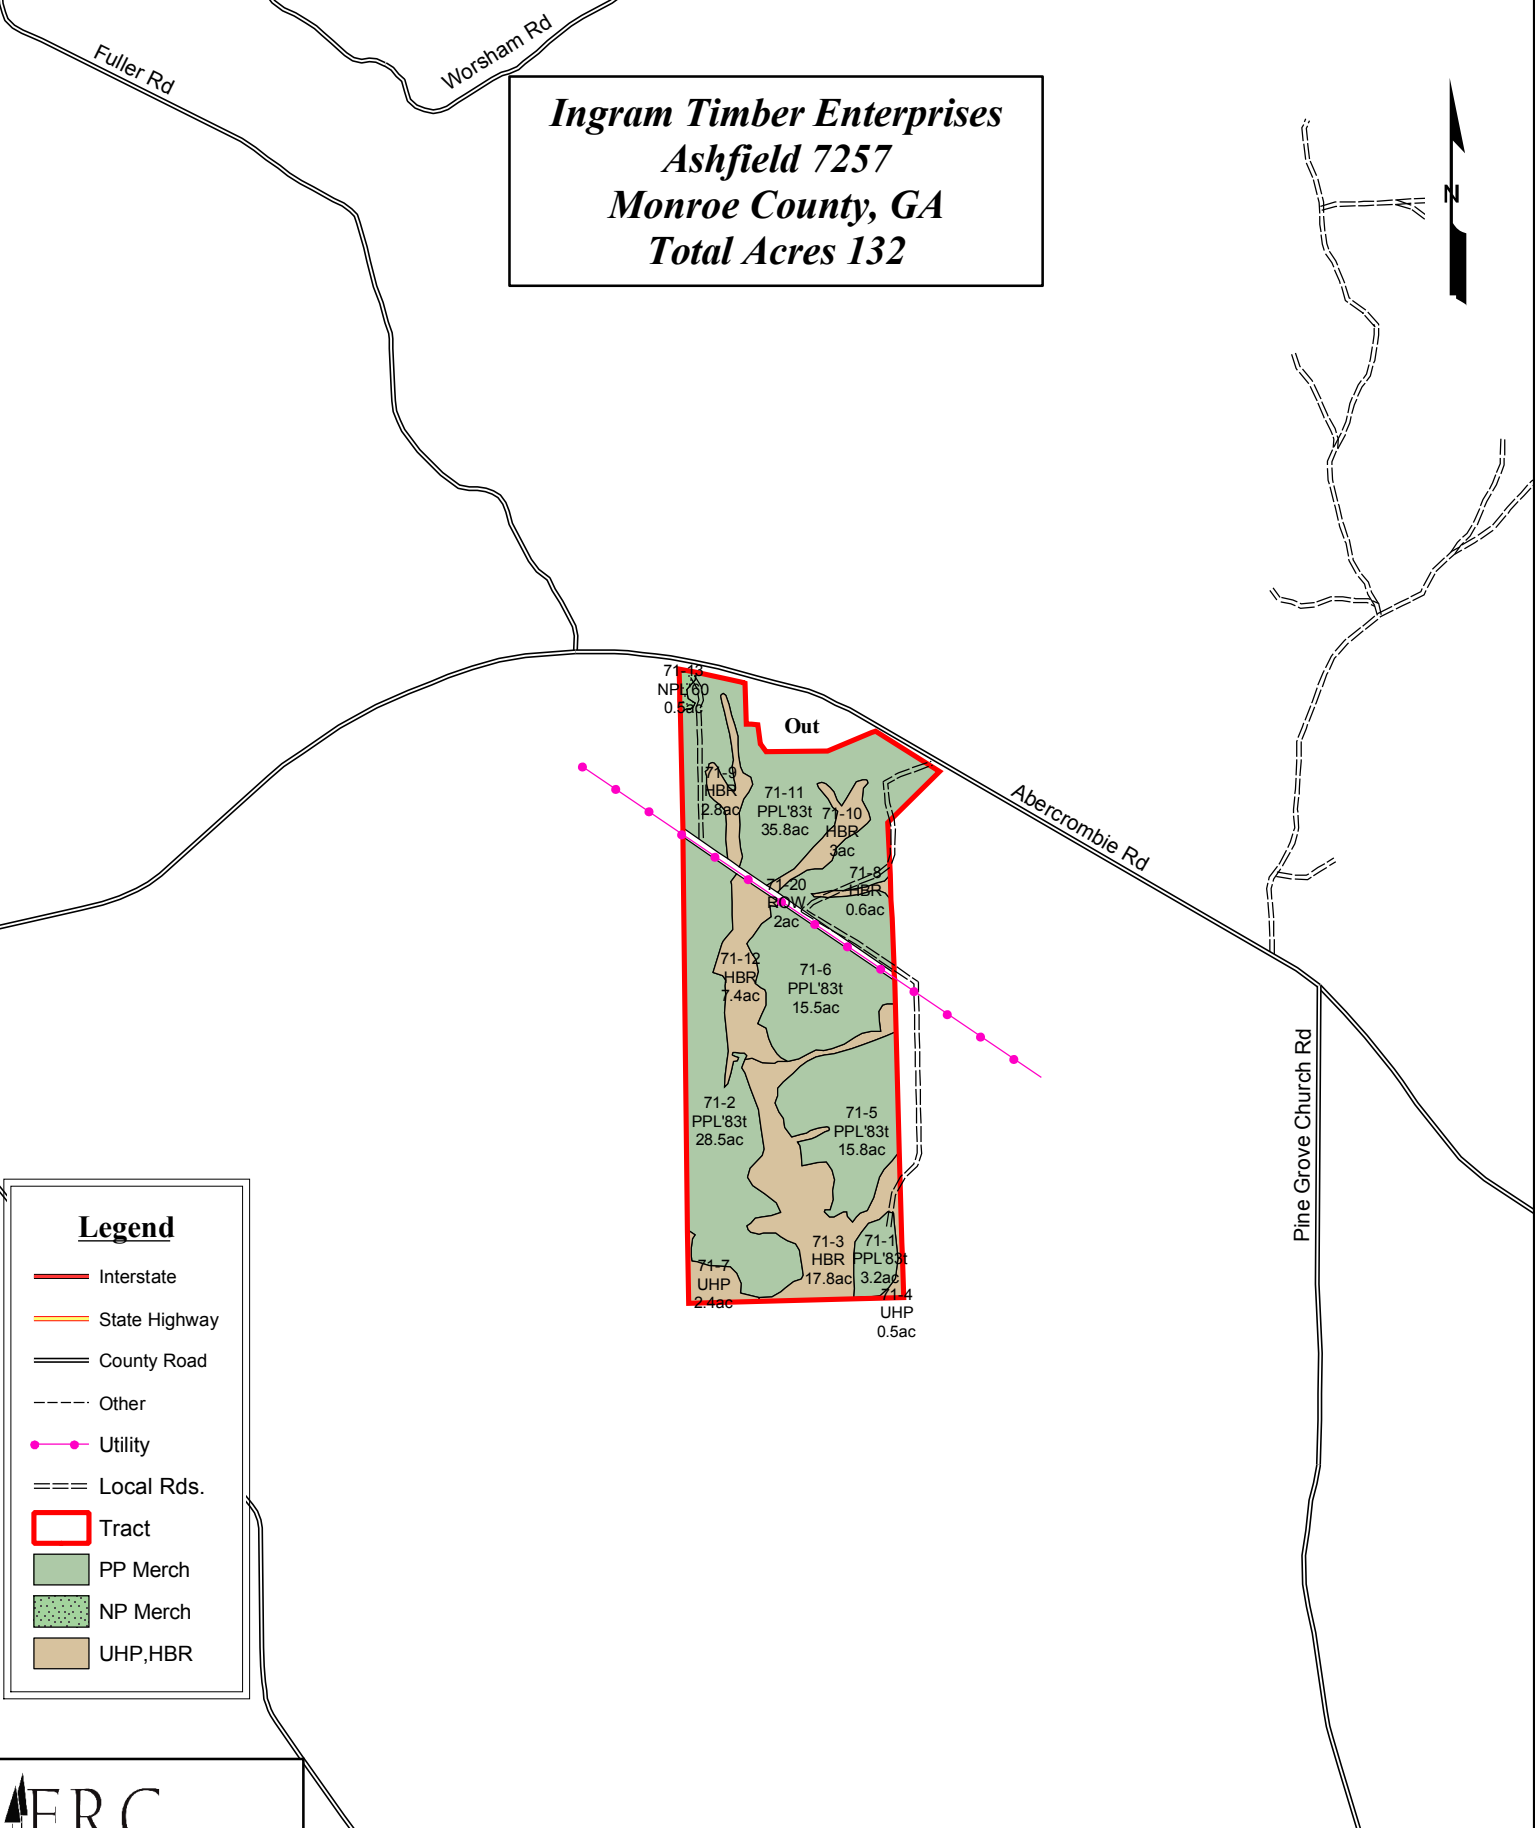

**Ingram Timber Enterprises
Ashfield 7257
Monroe County, GA
Total Acres 132**

Legend

- Interstate
- State Highway
- County Road
- Other
- Utility
- Local Rds.
- Tract
- PP Merch
- NP Merch
- UHP, HBR

71-14
NPL'83t
0.5ac

Out

71-9
HBR
2.8ac

71-11
PPL'83t
35.8ac

71-10
HBR
9ac

71-20
HBR
2ac

71-8
HBR
0.6ac

71-12
HBR
7.4ac

71-6
PPL'83t
15.5ac

71-2
PPL'83t
28.5ac

71-5
PPL'83t
15.8ac

71-7
UHP
2.4ac

71-3
HBR
17.8ac

71-1
PPL'83t
3.2ac

UHP
0.5ac

This map is a graphic representation of information supplied by the property owner. While we believe the information to be reasonably correct, neither FRC nor the owner guarantees or warrants its accuracy.