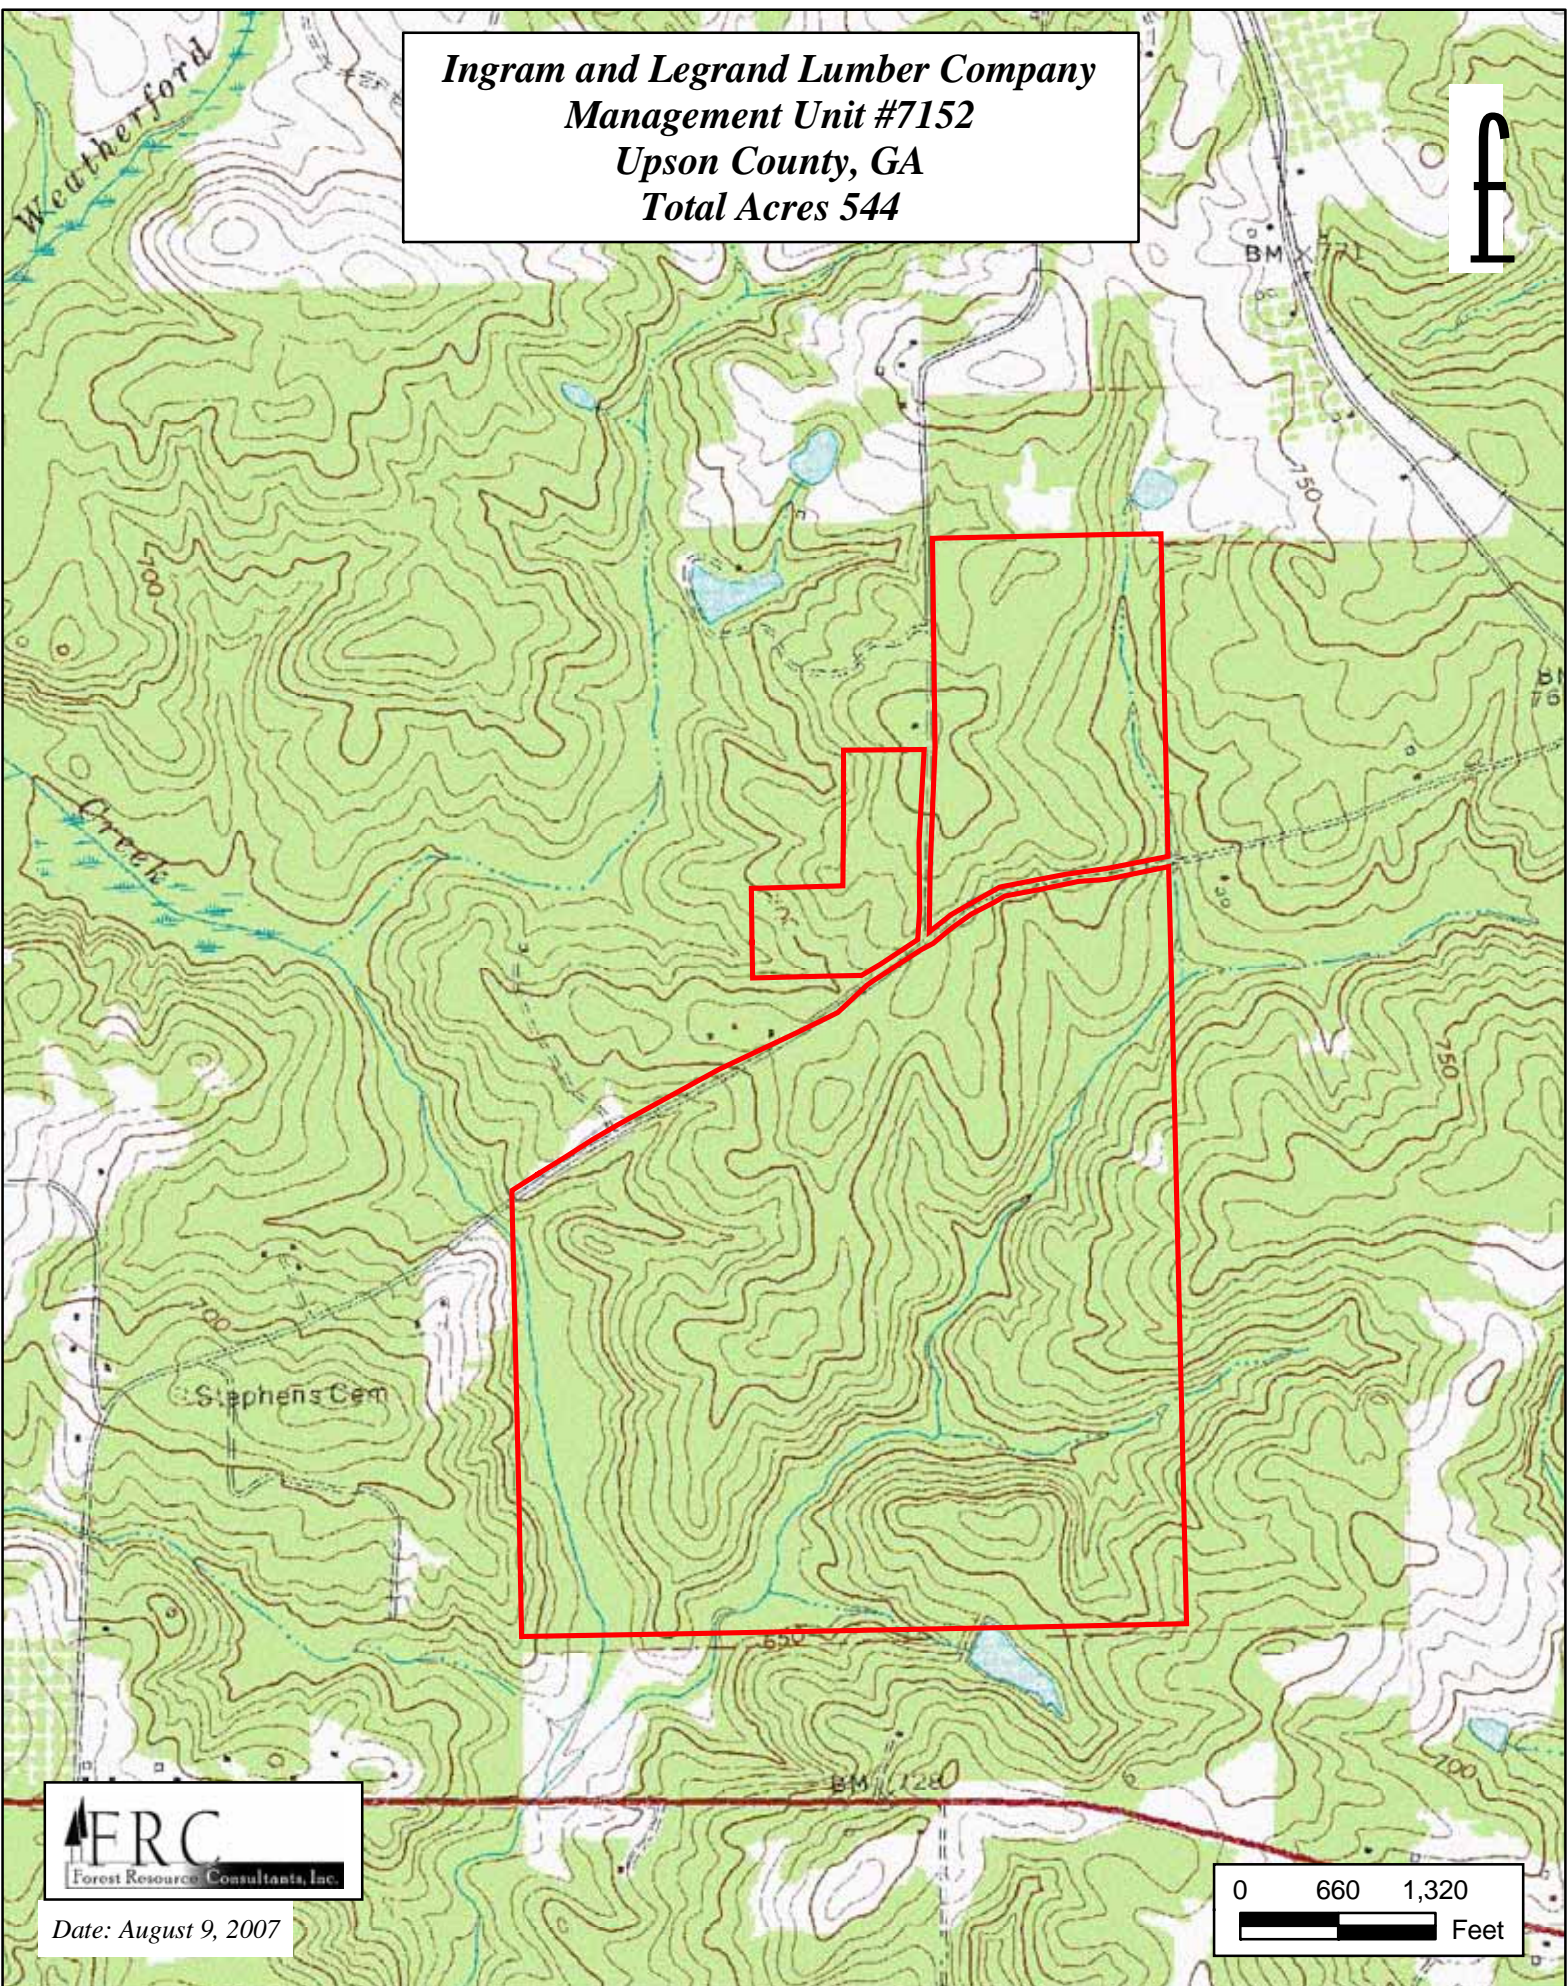

*Ingram and Legrand Lumber Company  
Management Unit #7152  
Upson County, GA  
Total Acres 544*

Date: August 9, 2007