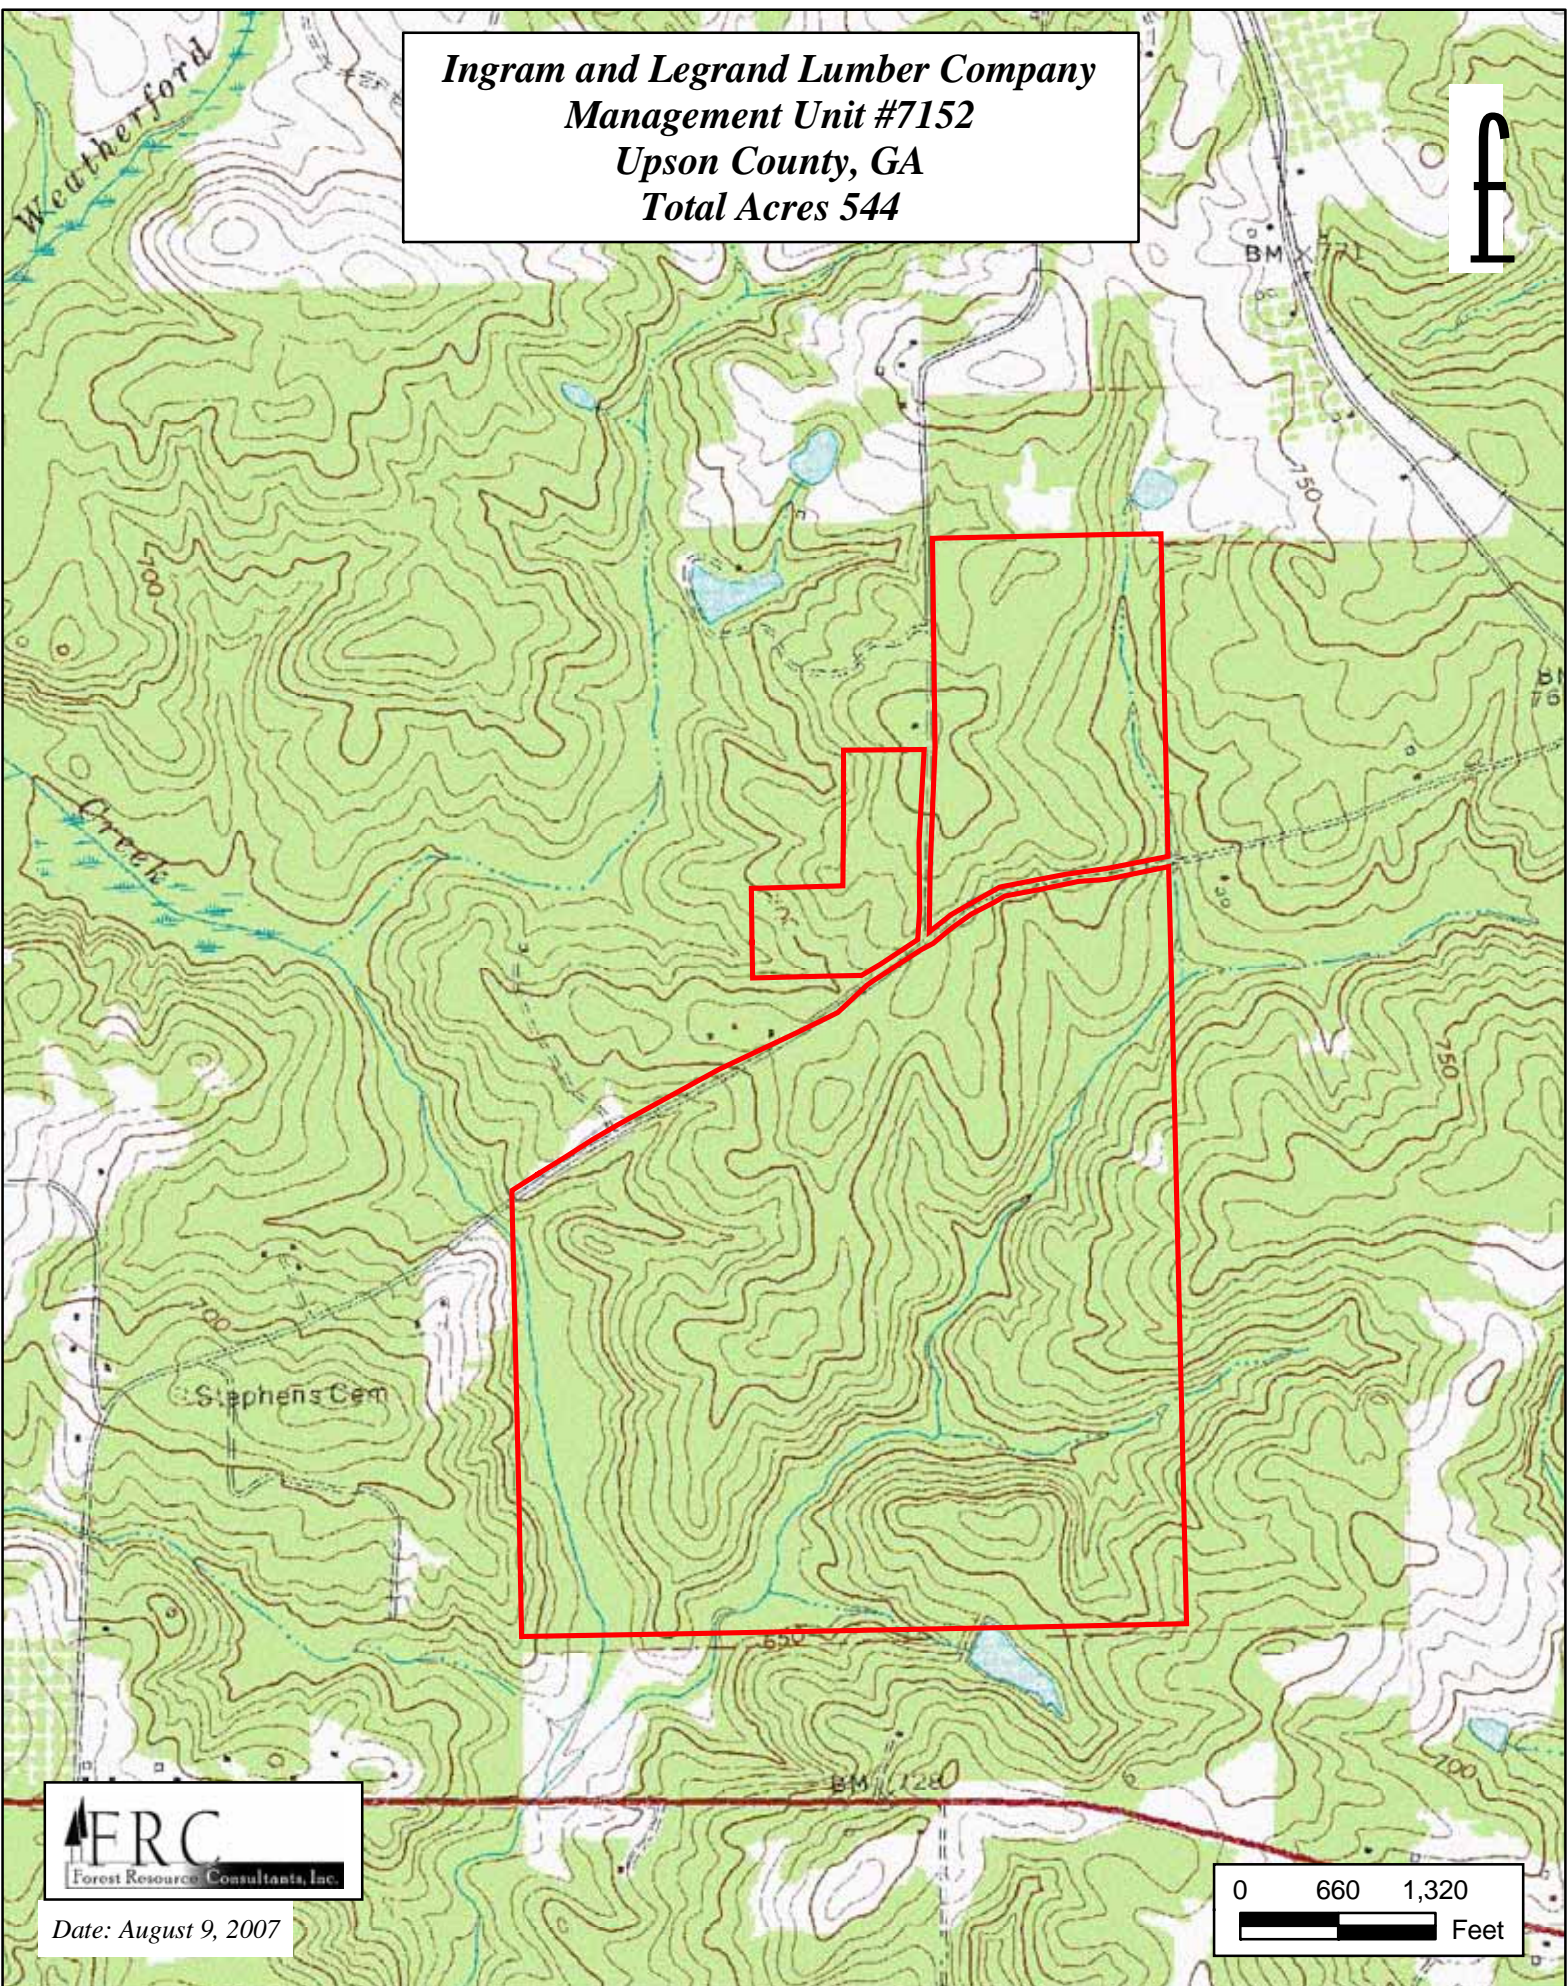

*Ingram and Legrand Lumber Company
Management Unit #7152
Upson County, GA
Total Acres 544*

Date: August 9, 2007