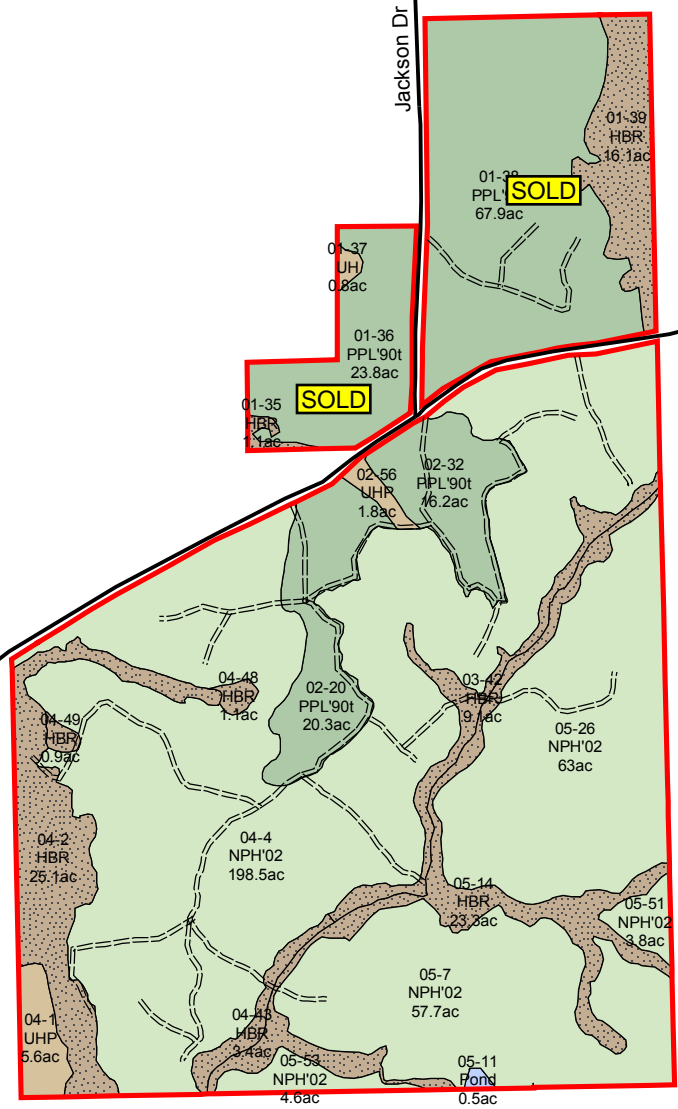

**Ingram and Legrand Lumber Company
Management Unit #7152
Upson County, GA
Total Acres 544**

Legend

- PP Merch
- NPH
- UHP, UH
- HBR
- Pond

Jackson Dr

Rest Haven Rd

Liberty Chapel Rd

Mcgarath Rd

Boyt Rd

Yatesville Hwy

This map is a graphic representation of information supplied by the property owner. While we believe the information to be reasonably correct, neither FRC nor the owner guarantees or warrants its accuracy.