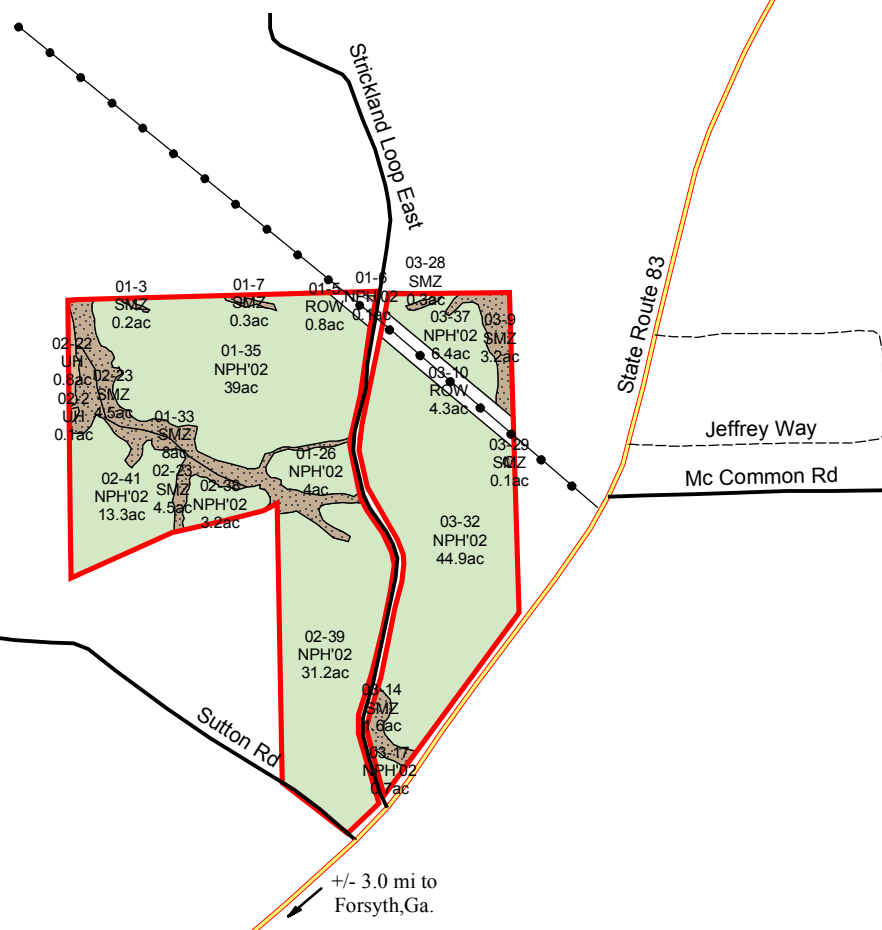

**Ingram and LeGrand Lumber Company
Management Unit #3309
Monroe County, GA
Total Acres 167**

Legend

- NPH
- UH
- SMZ
- ROW

Strickland Loop

Strickland Loop East

State Route 83

Jeffrey Way

Mc Common Rd

Sutton Rd

+/- 3.0 mi to Forsyth, Ga.

This map is a graphic representation of information supplied by the property owner. While we believe the information to be reasonably correct, neither FRC nor the owner guarantees or warrants its accuracy.