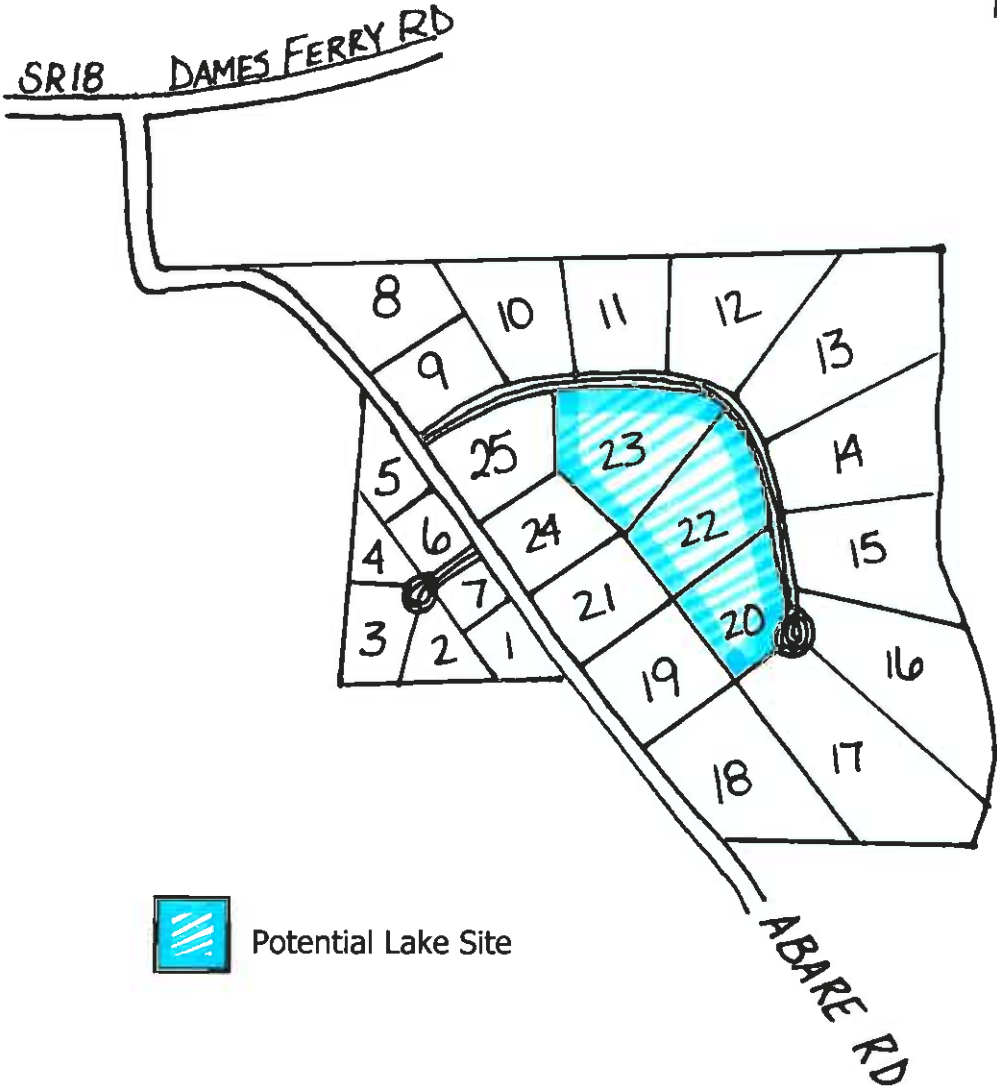

ILLC #3306 PROPOSED DEVELOPMENT

90 Acres ±

 Potential Lake Site