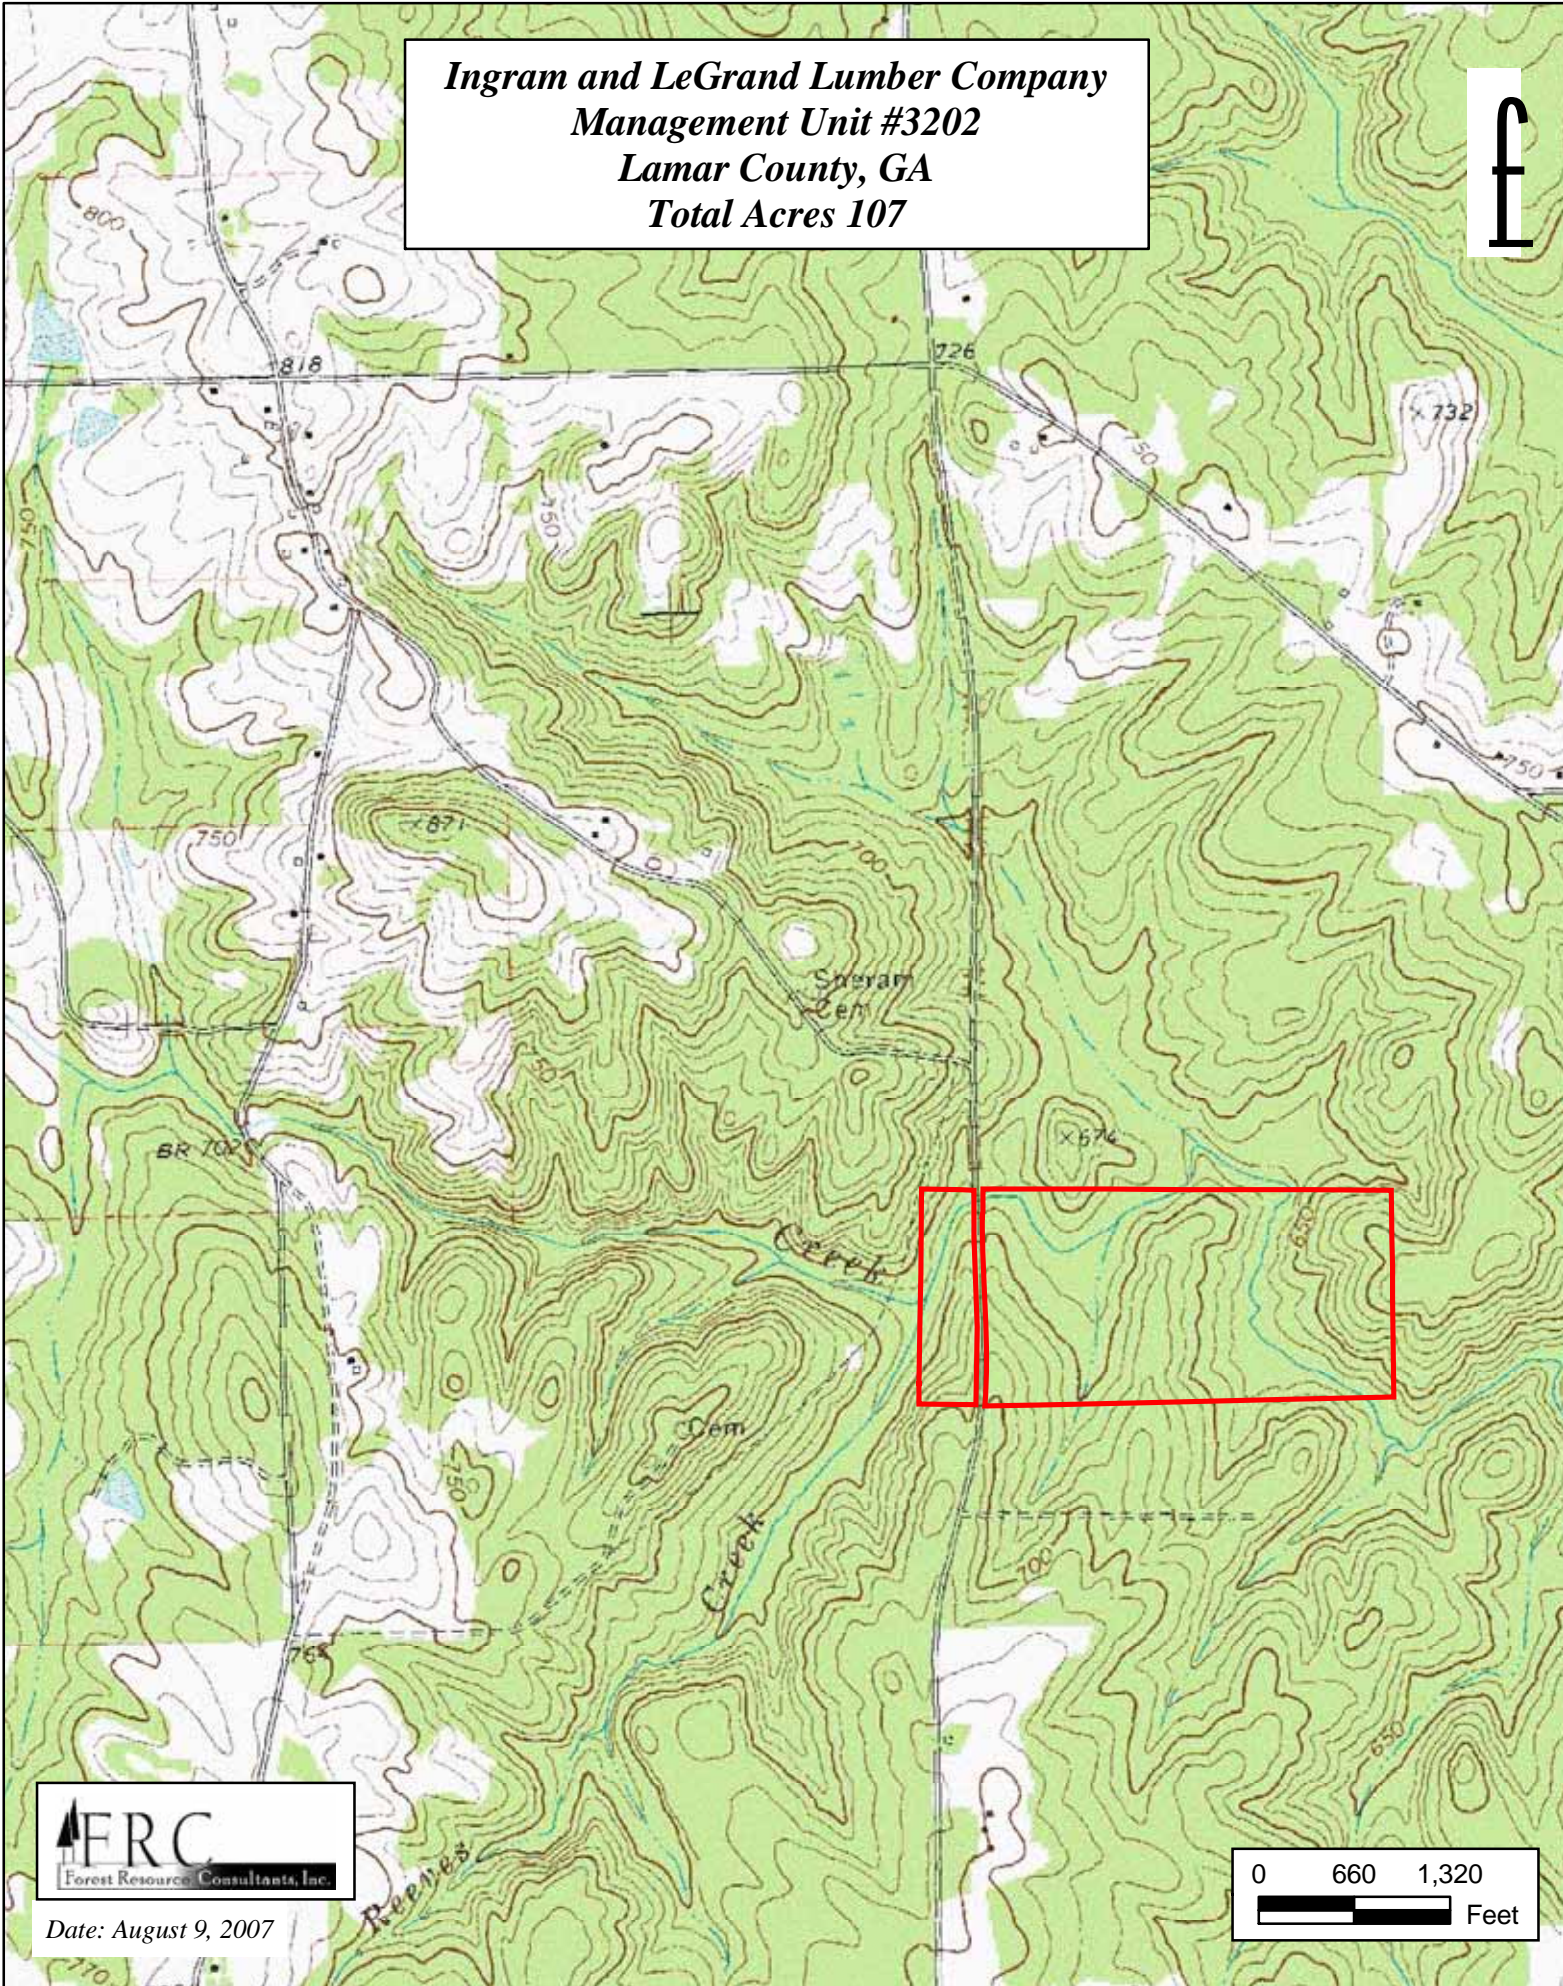

*Ingram and LeGrand Lumber Company
Management Unit #3202
Lamar County, GA
Total Acres 107*

Date: August 9, 2007