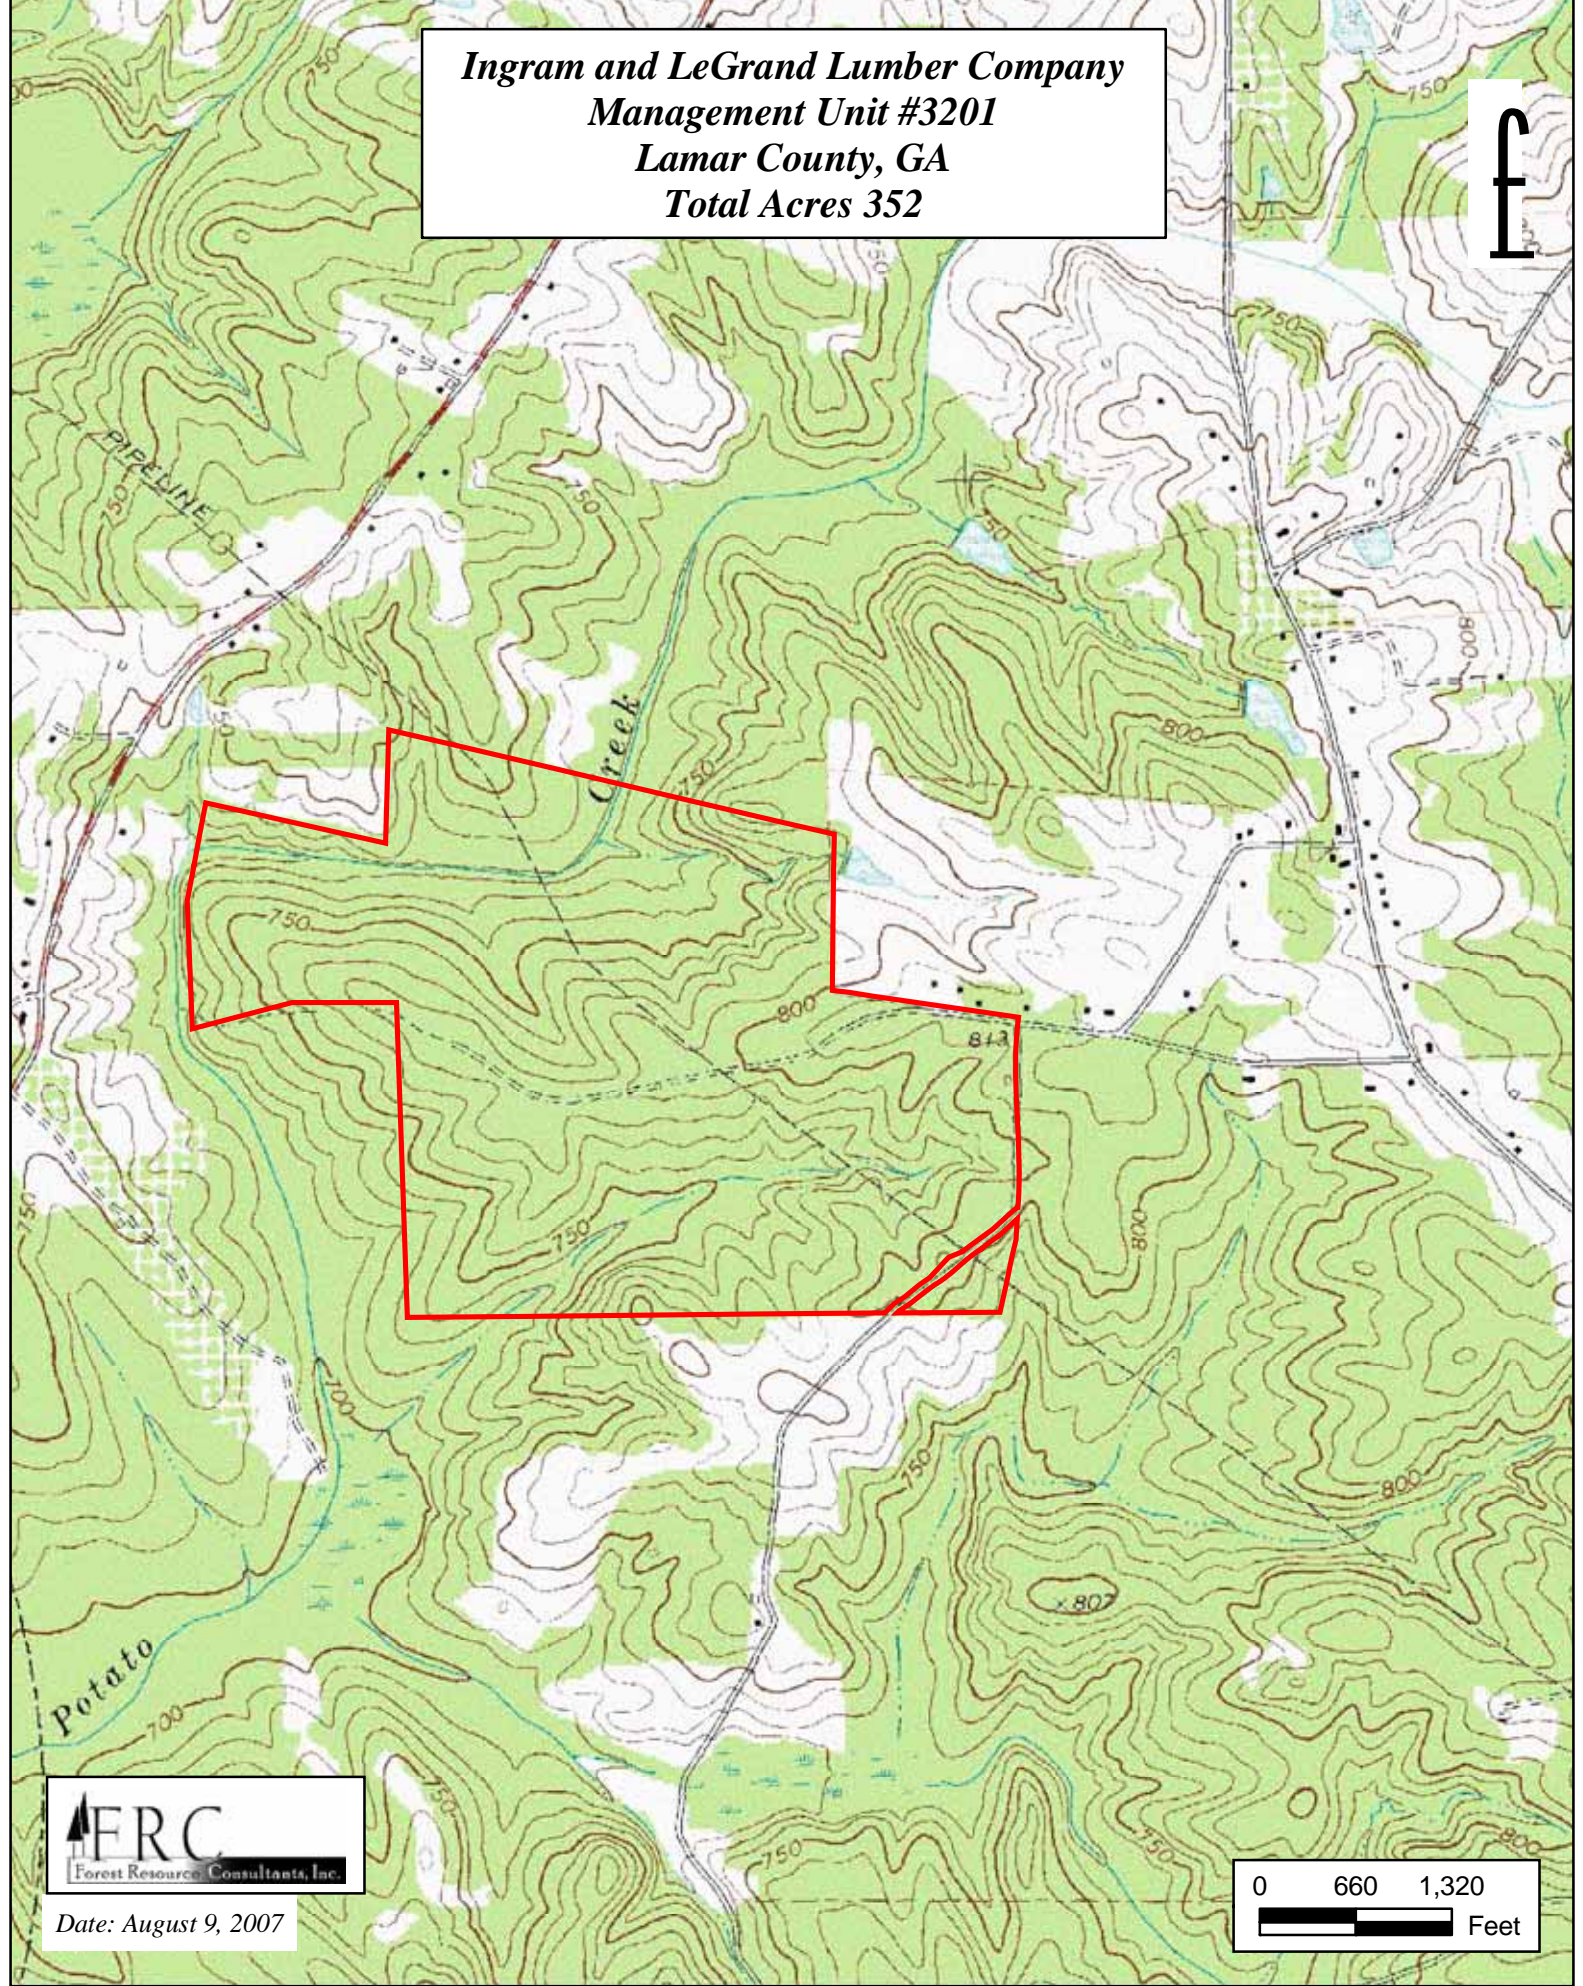

**Ingram and LeGrand Lumber Company
Management Unit #3201
Lamar County, GA
Total Acres 352**

Date: August 9, 2007