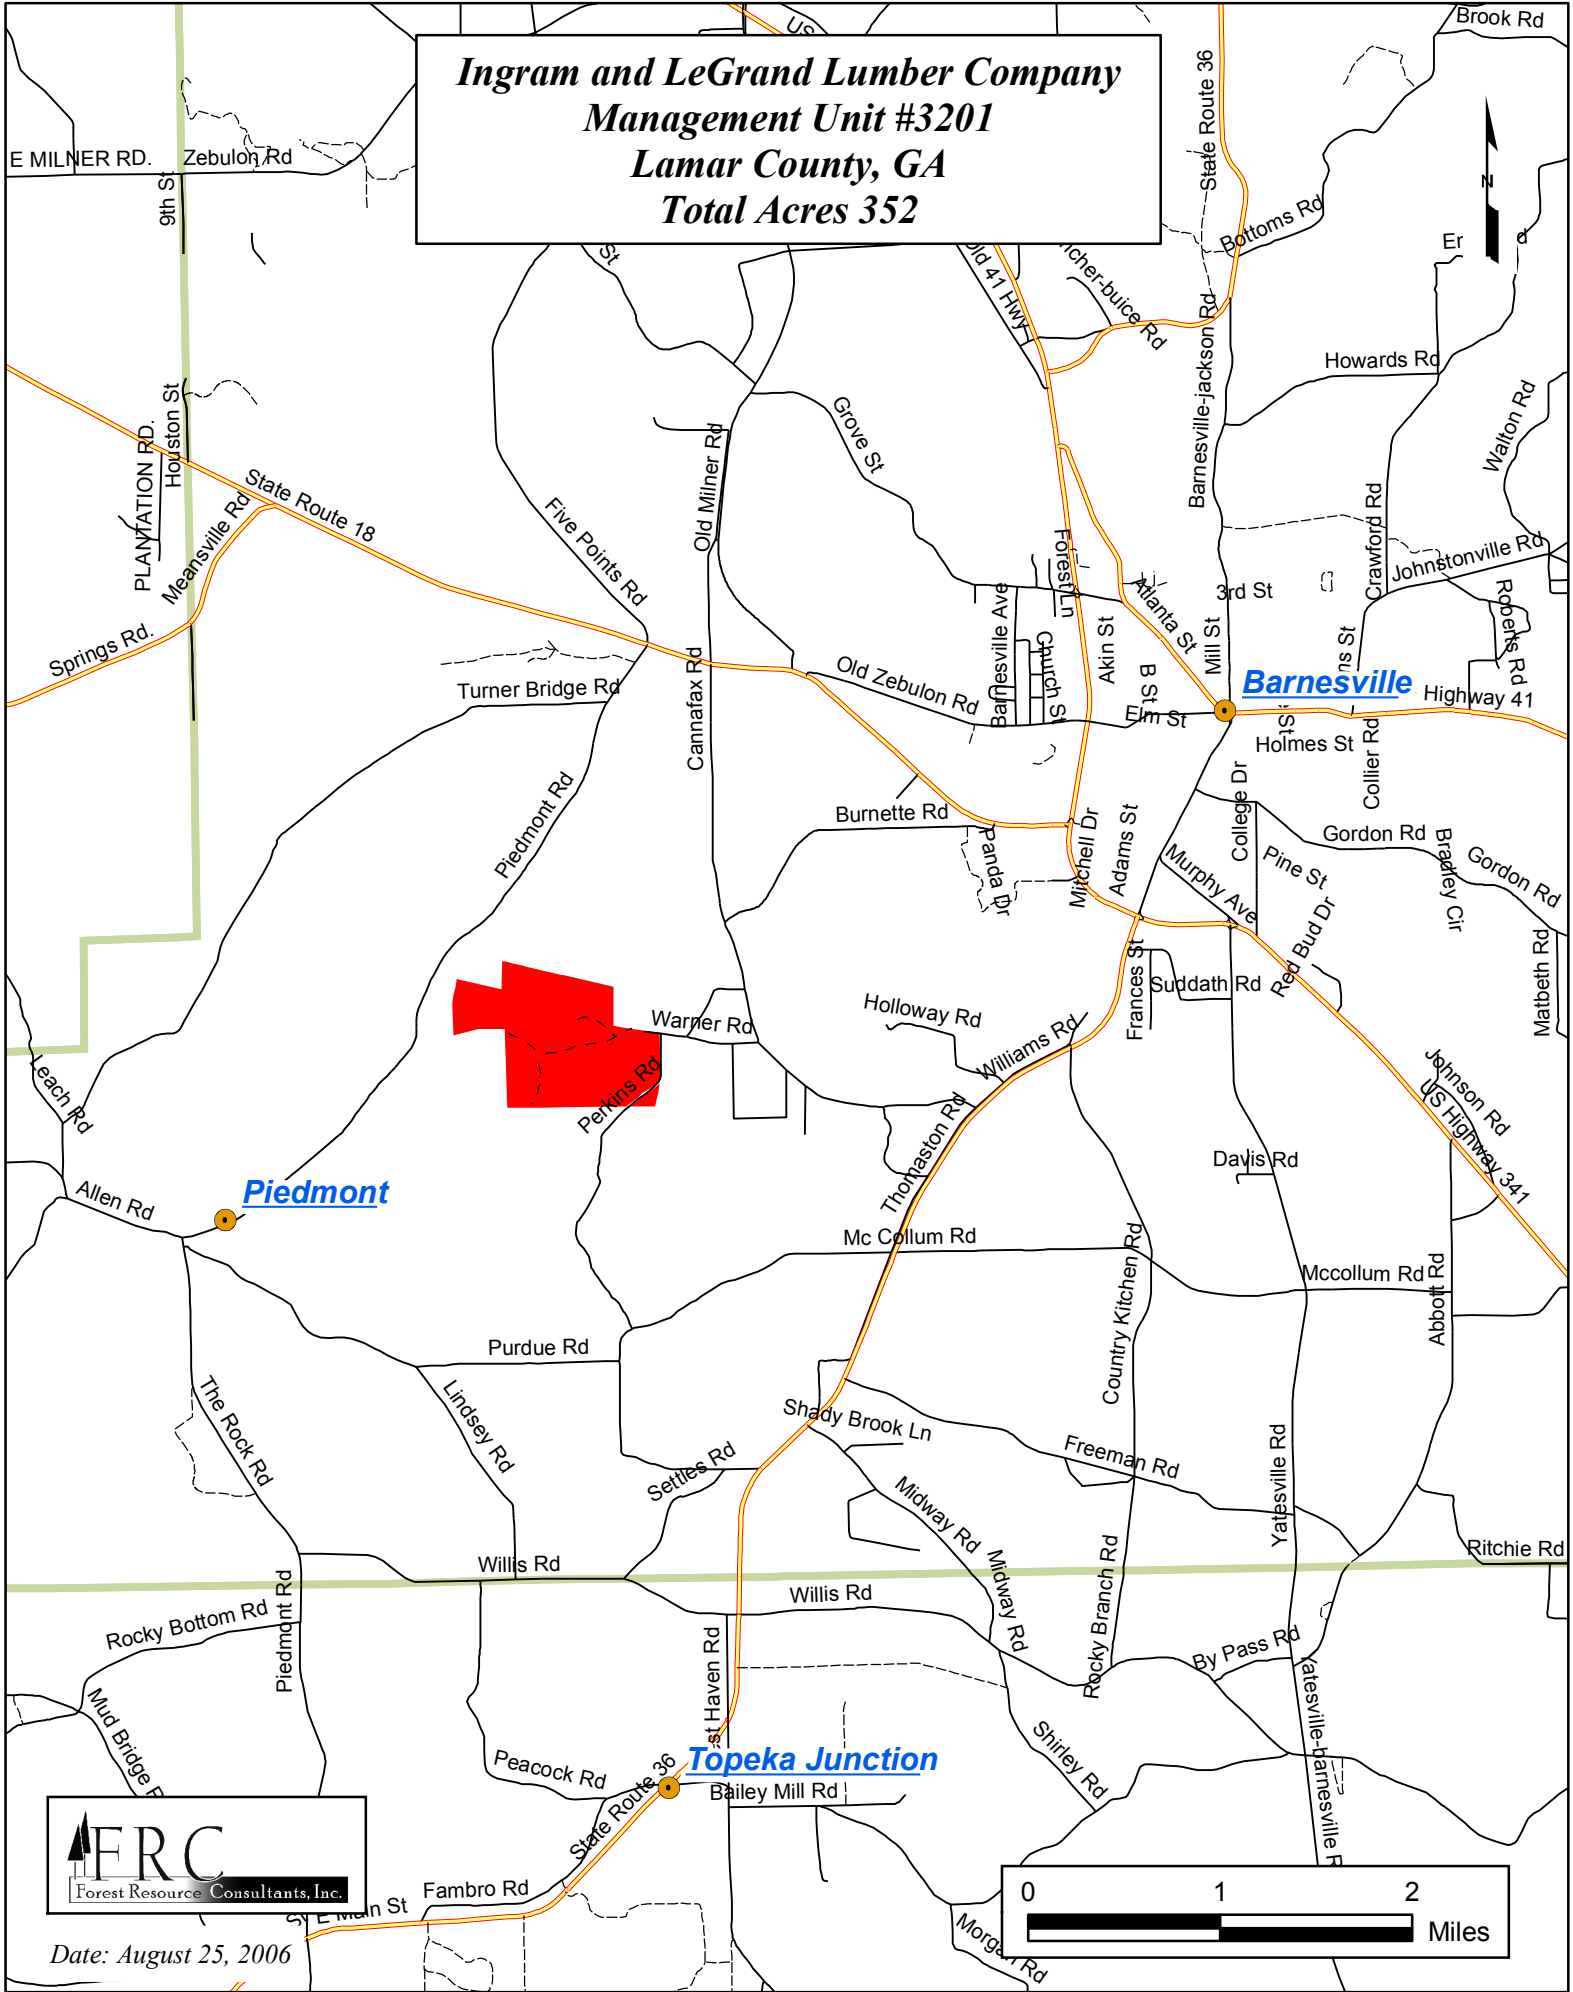

**Ingram and LeGrand Lumber Company
Management Unit #3201
Lamar County, GA
Total Acres 352**

Date: August 25, 2006