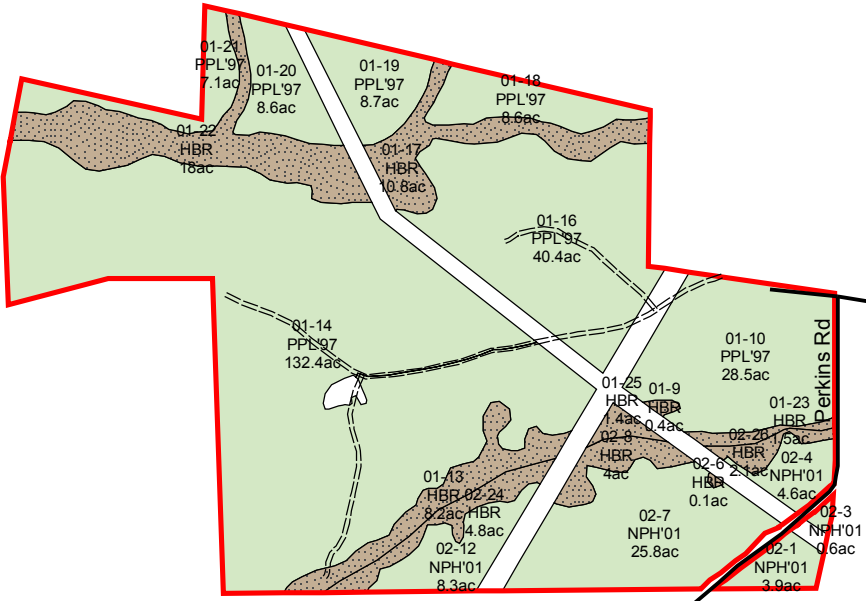

**Ingram and LeGrand Lumber Company
Management Unit #3201
Lamar County, GA
Total Acres 352**

Cannafax Rd

Burnette Rd

Piedmont Rd

Legend

- PP Pmrch
- NPH
- HBR

Lovejoy Rd

Warner Rd

Perkins Rd

This map is a graphic representation of information supplied by the property owner. While we believe the information to be reasonably correct, neither FRC nor the owner guarantees or warrants its accuracy.