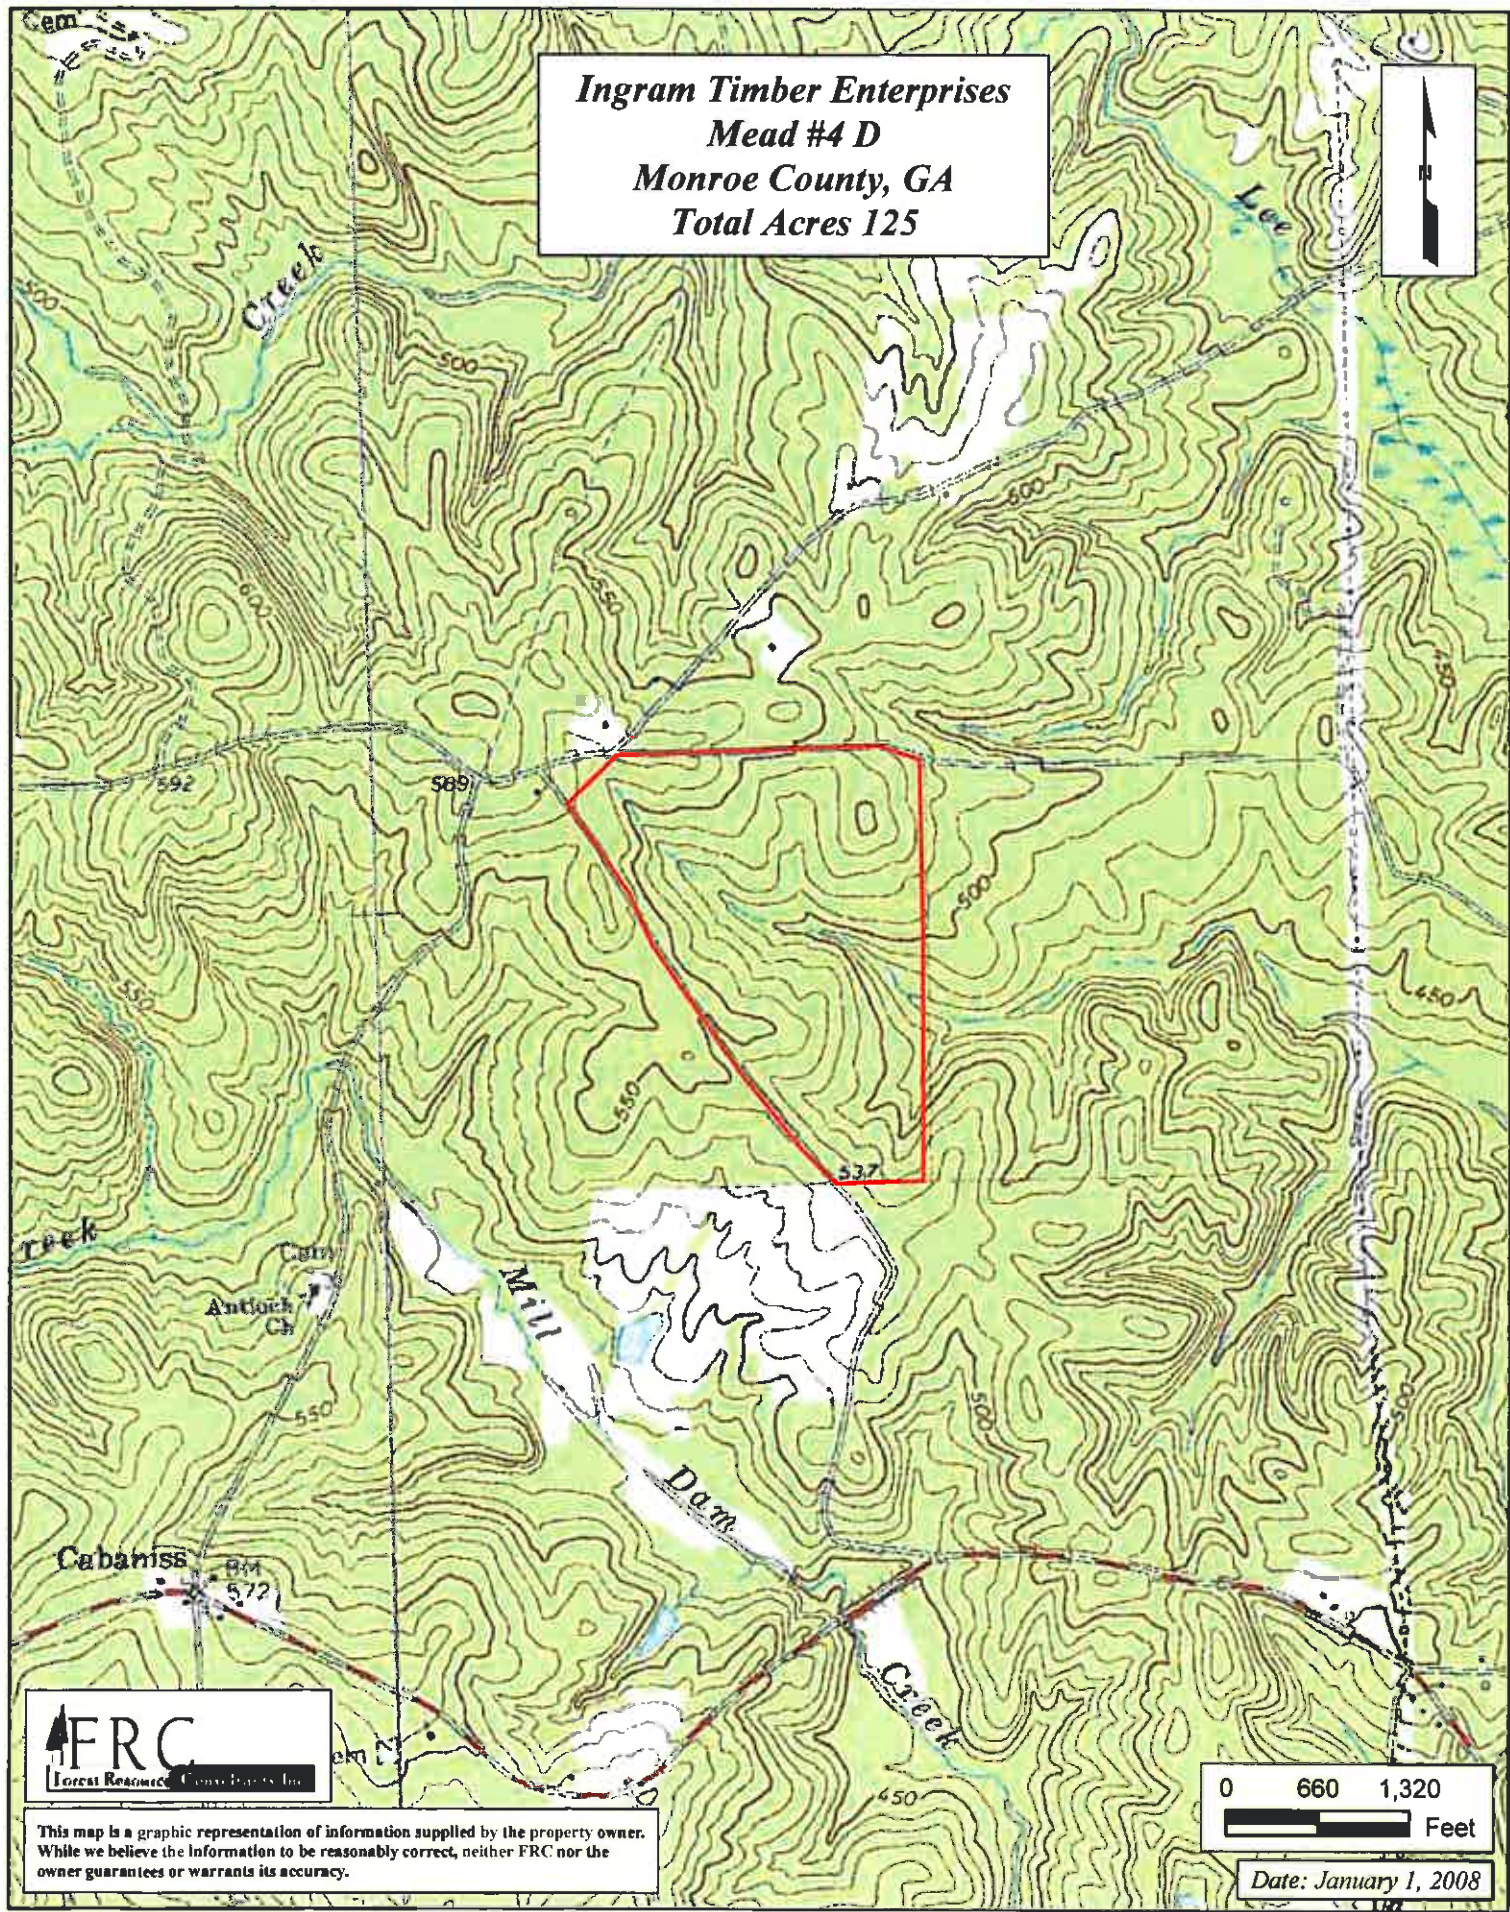

**Ingram Timber Enterprises
Mead #4 D
Monroe County, GA
Total Acres 125**

This map is a graphic representation of information supplied by the property owner. While we believe the information to be reasonably correct, neither FRC nor the owner guarantees or warrants its accuracy.