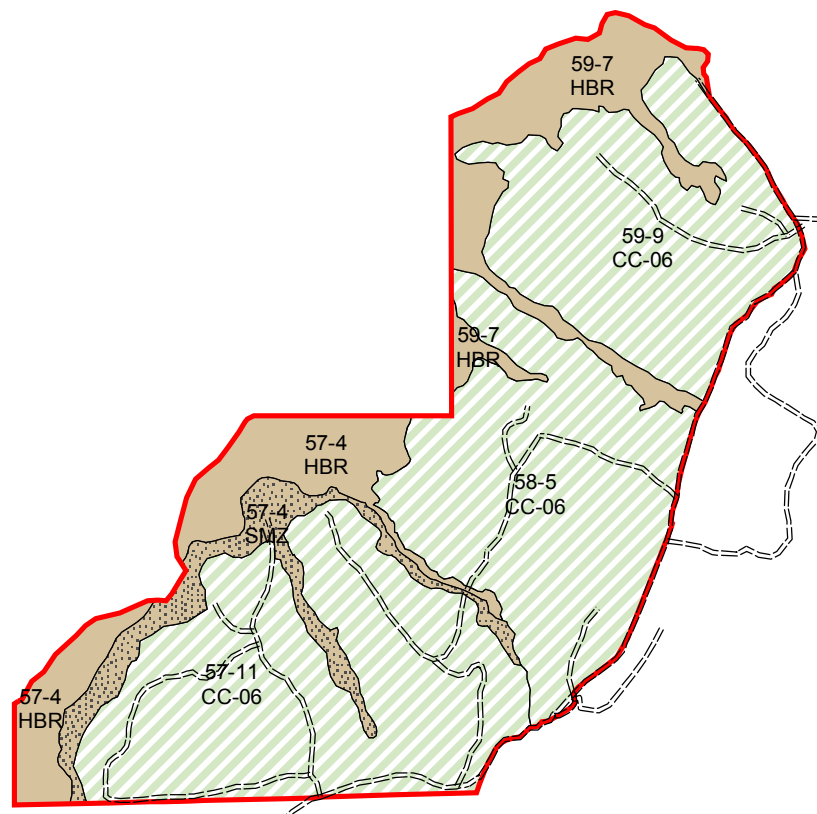

Ingram Timber Enterprises
Johnstonville 7253
Lamar County, GA
Total Acres 333

Legend

-  Interstate
-  State Highway
-  County Road
-  Unknown
-  Local Rds
-  Tract
-  CC-06
-  HBR
-  SMZ

Van Buren Rd

N Ridge Rd