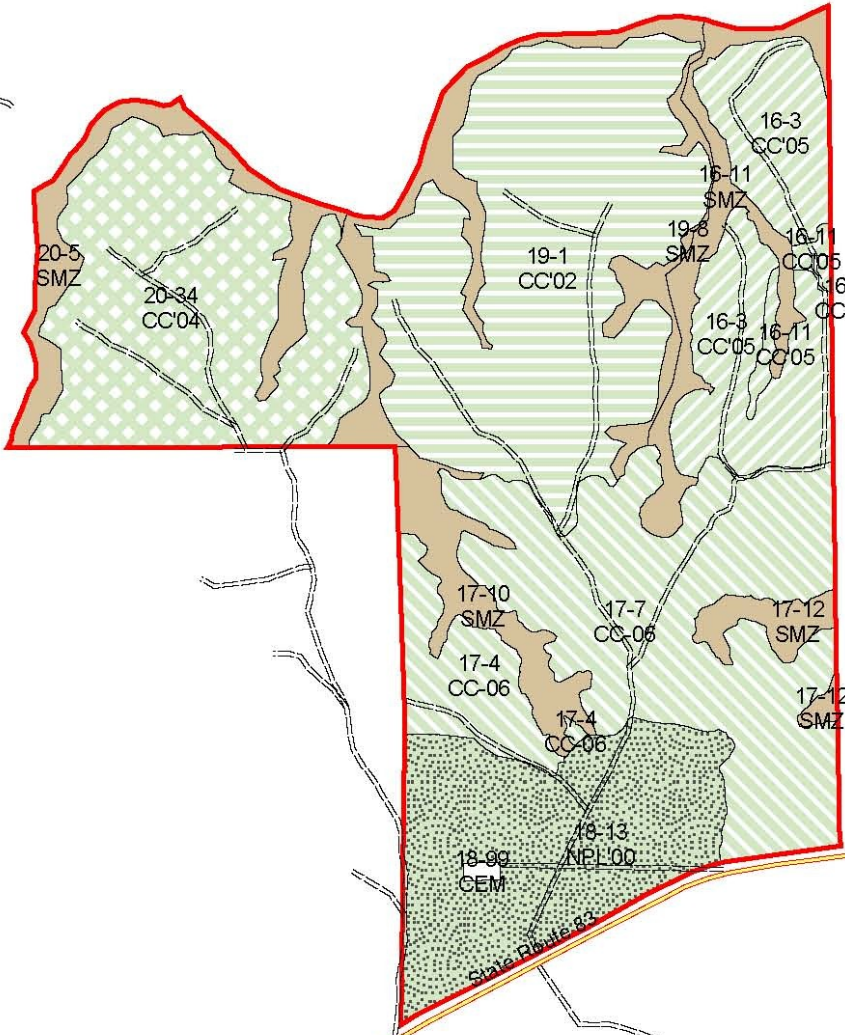

**Ingram Timber Enterprises
Ga TimberLands S-3
Monroe County, GA
Total Acres 532**

Legend

- Interstate
- State Highway
- County Road
- Street
- Local Rds
- Tract
- Cemetery
- CC-06
- CC'05
- CC'04
- CC'02
- NP Pmrch
- UH
- SMZ

Date: August 23, 2006

Jeffrey Way

State Route 83