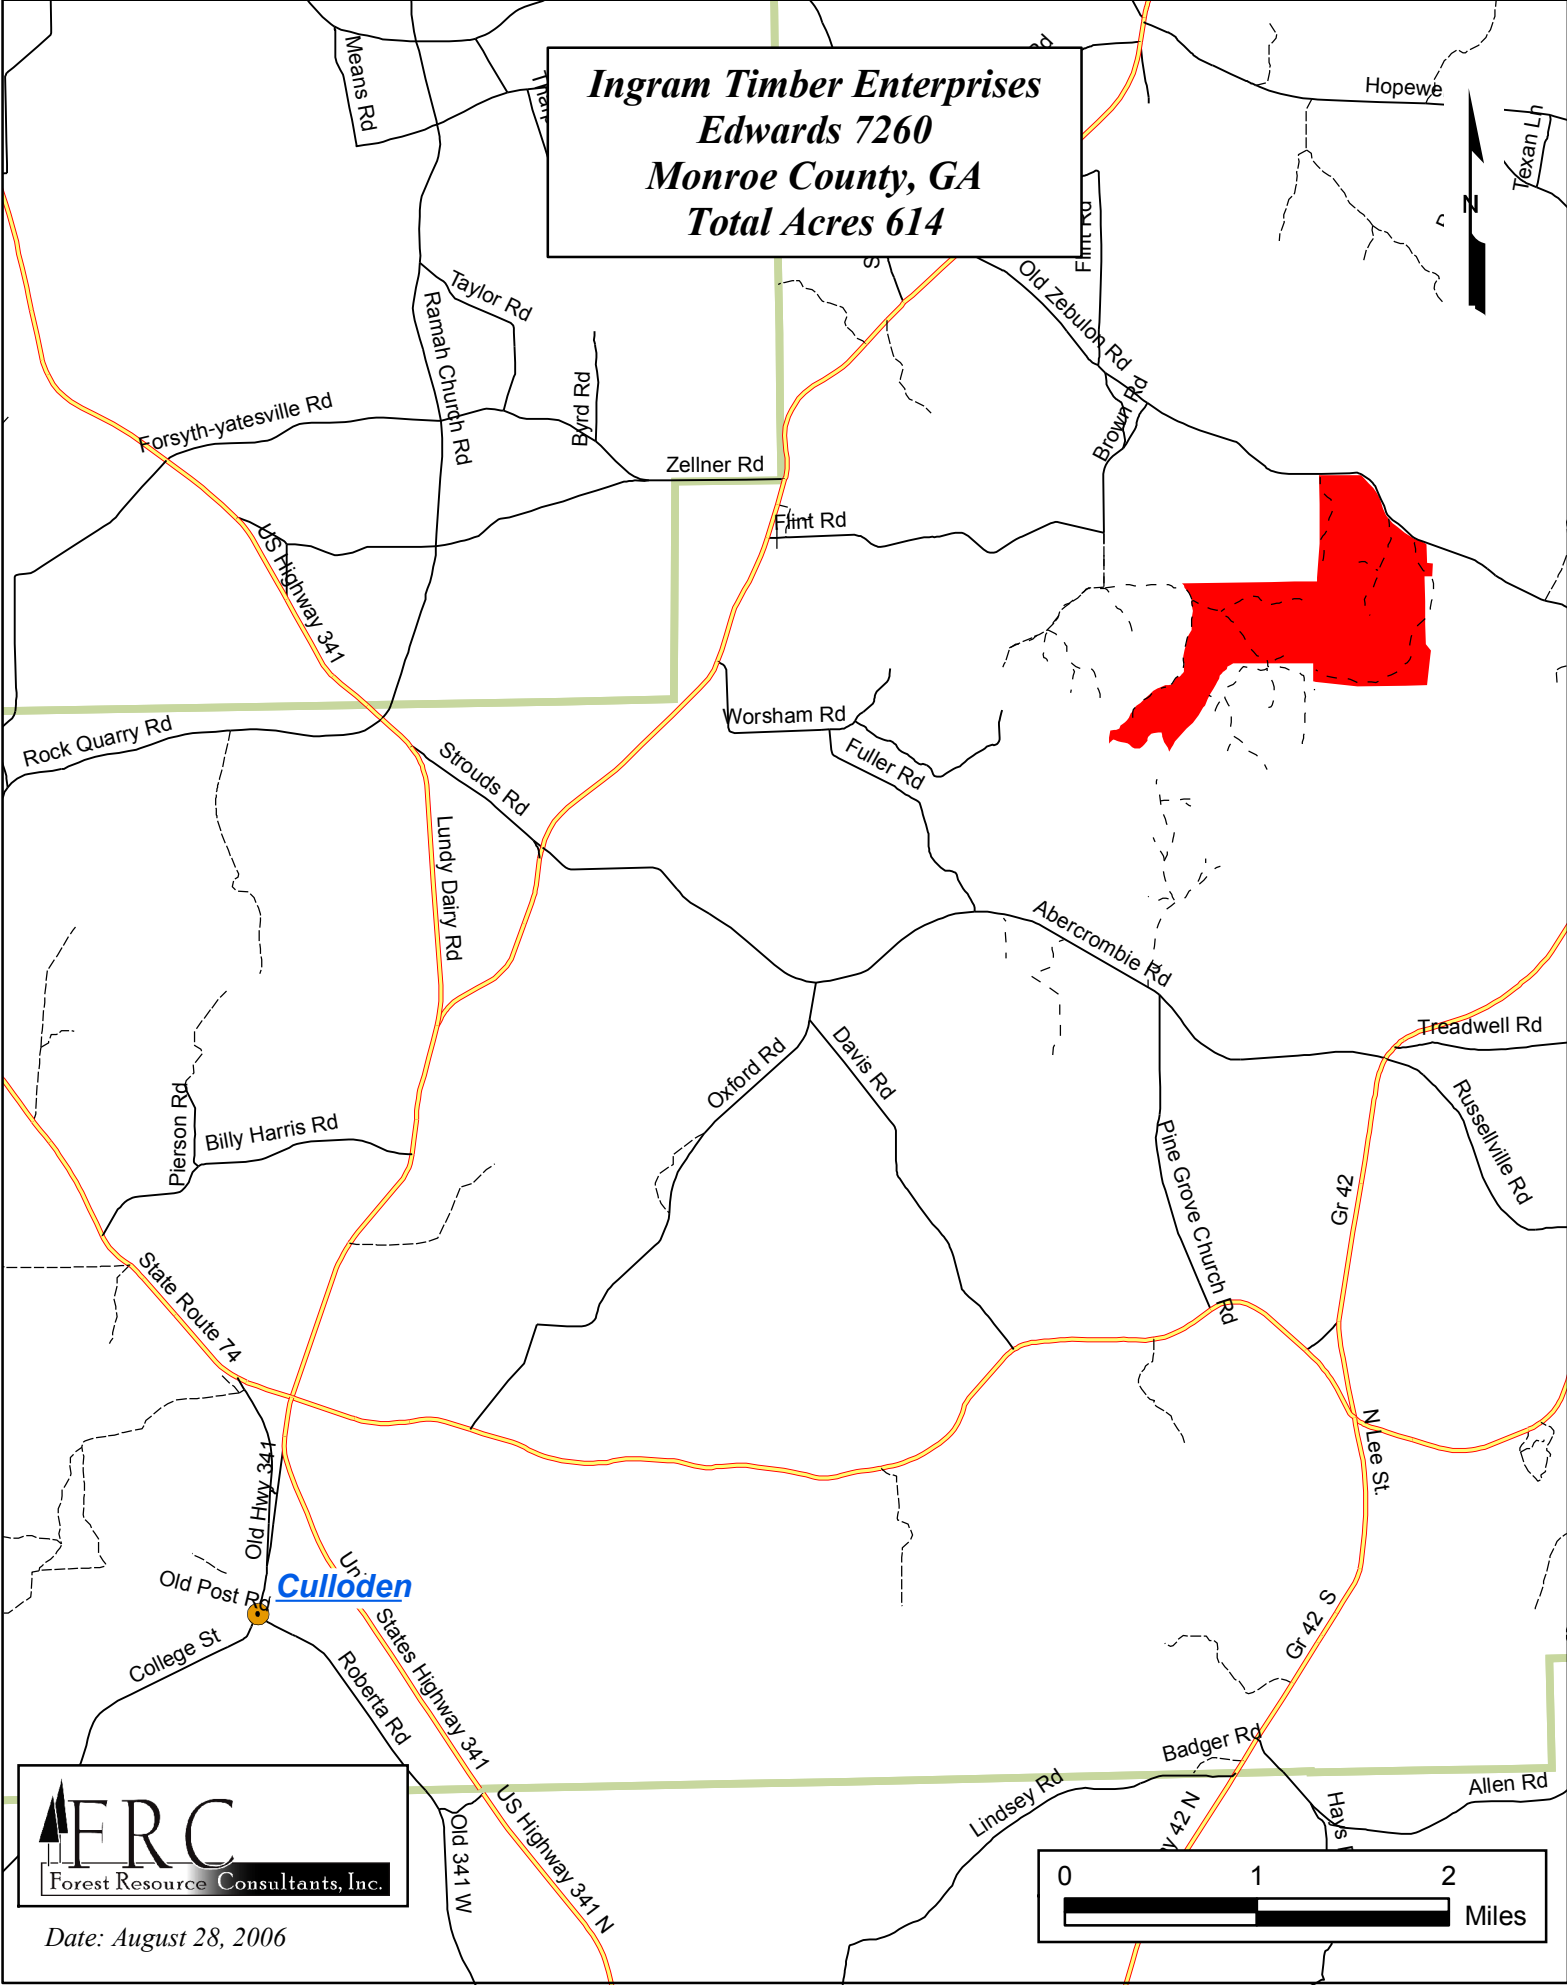

Ingram Timber Enterprises
Edwards 7260
Monroe County, GA
Total Acres 614

Date: August 28, 2006