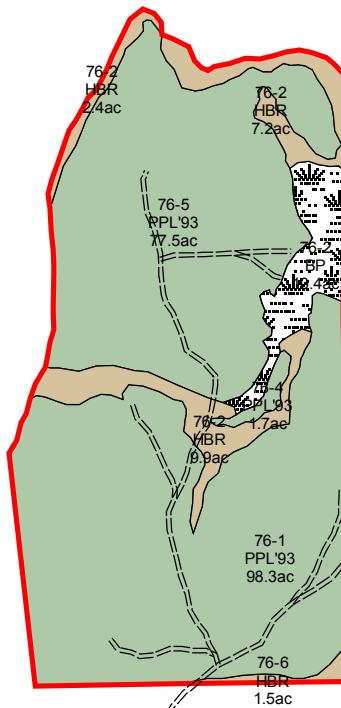

**Ingram Timber Enterprises  
Abercrombie 7259  
Monroe County, GA  
Total Acres 214**

Worsham Rd

Abercrombie Rd

Pine Grove Church Rd

**Legend**

-  Interstate
-  State Highway
-  County Road
-  Other
-  Local Rds
-  Tract
-  PP Merch
-  HBR
-  BP

Forest Resource Consultants, Inc.

This map is a graphic representation of information supplied by the property owner. While we believe the information to be reasonably correct, neither FRC nor the owner guarantees or warrants its accuracy.