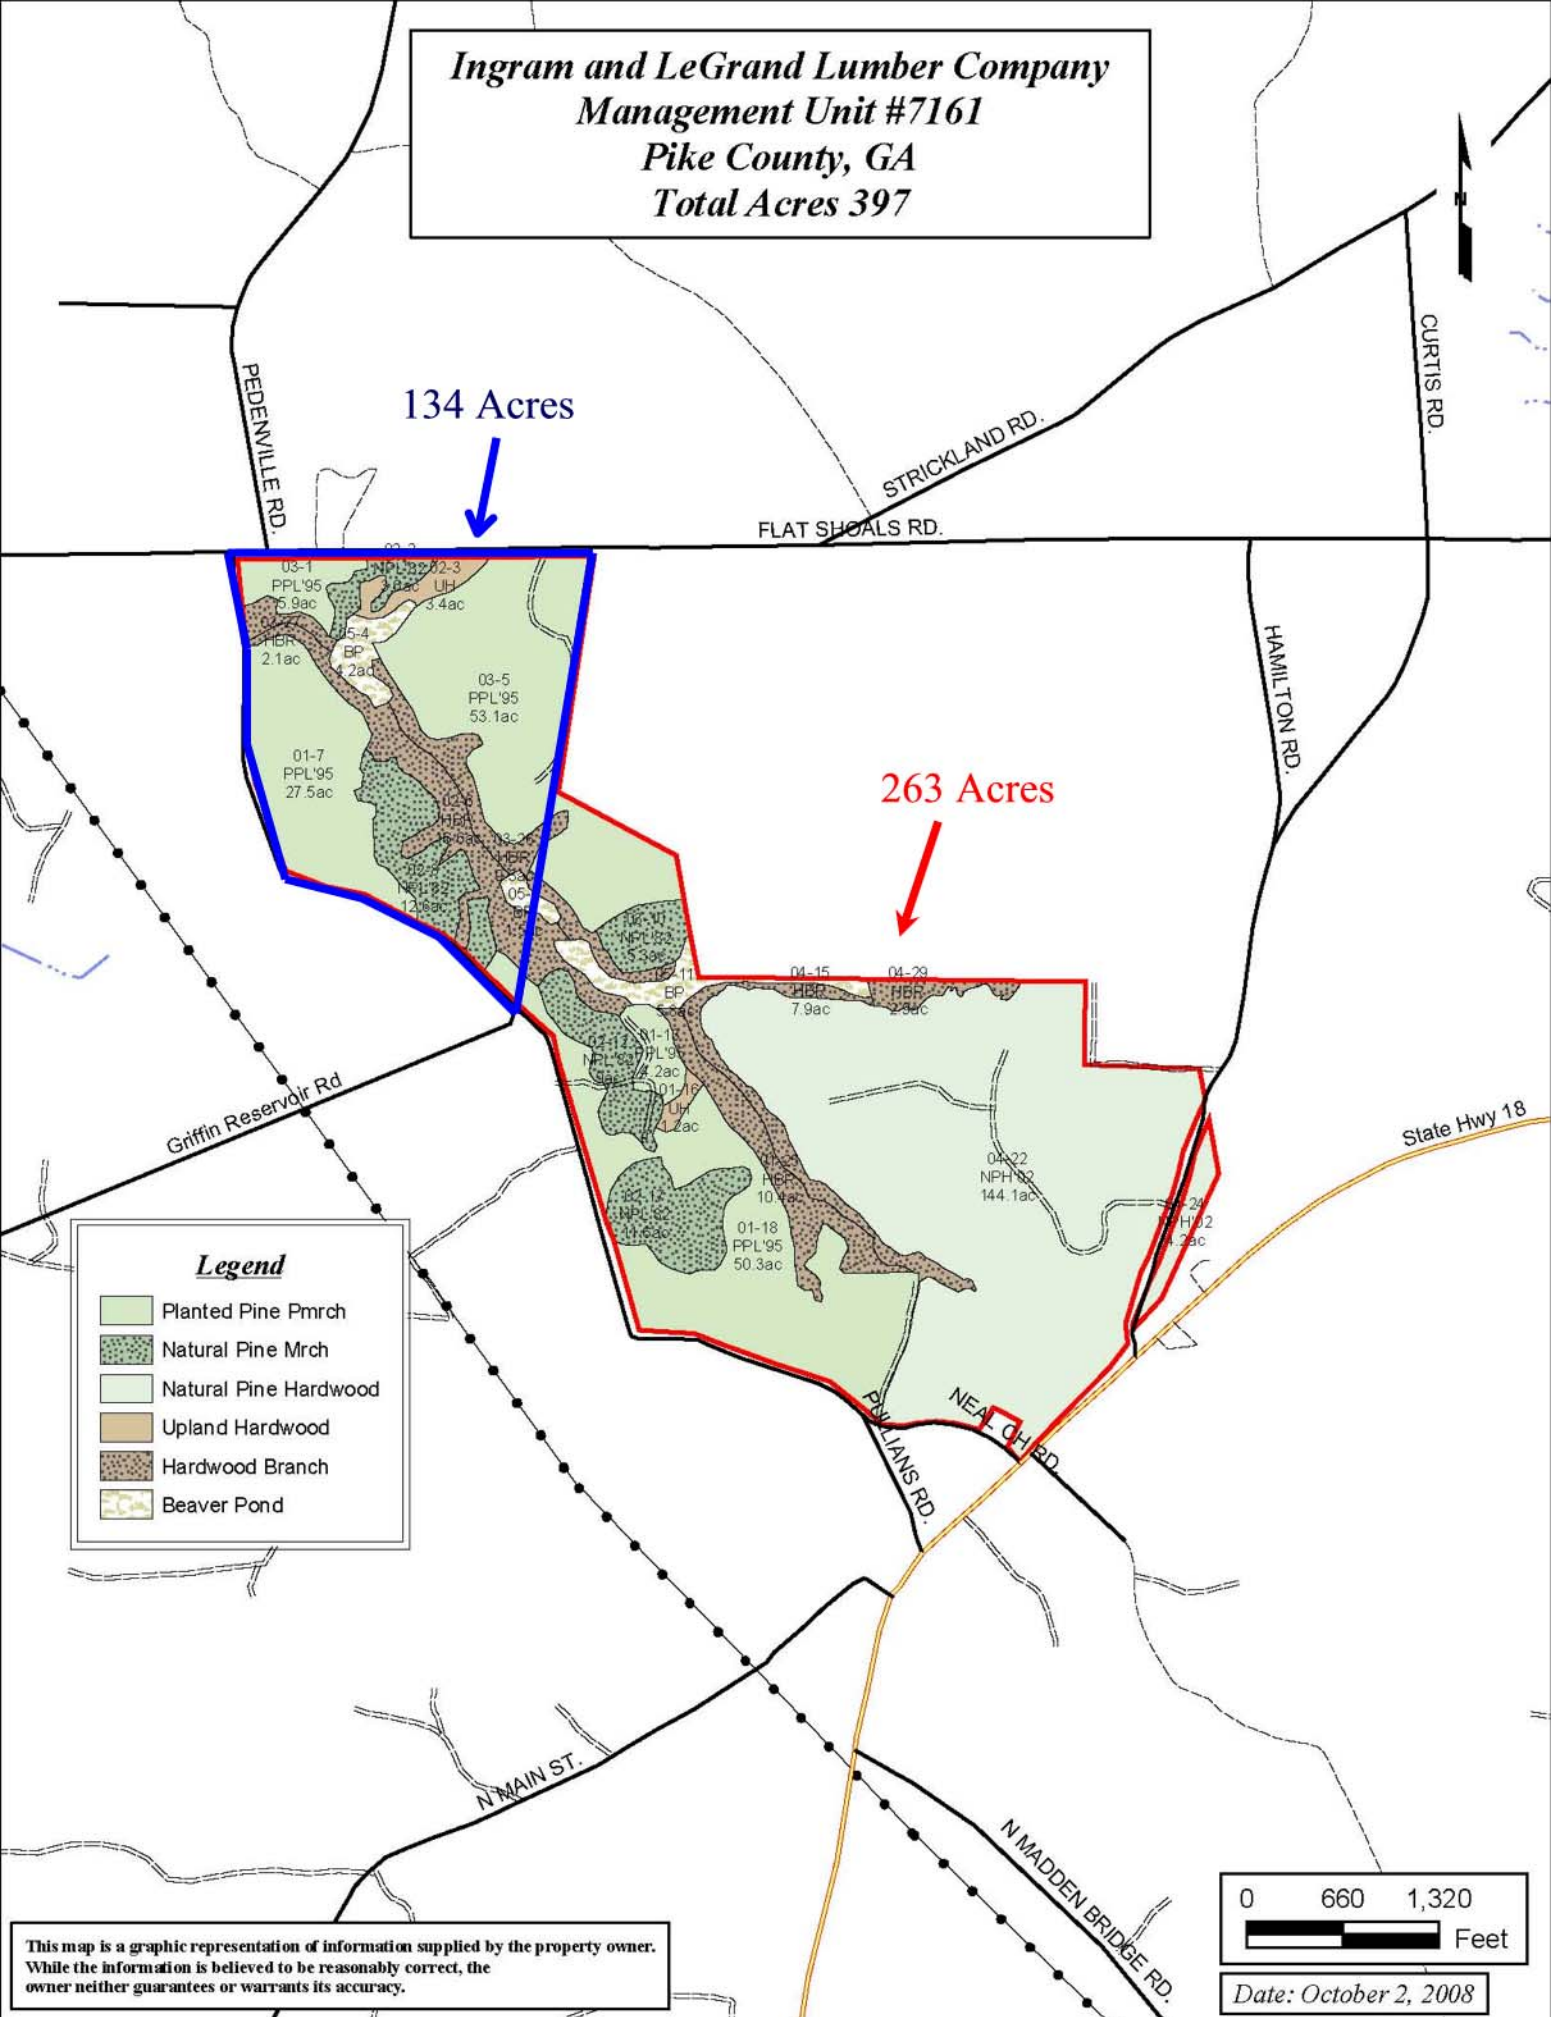

**Ingram and LeGrand Lumber Company
Management Unit #7161
Pike County, GA
Total Acres 397**

134 Acres

263 Acres

Legend

- Planted Pine Pmrch
- Natural Pine Mrch
- Natural Pine Hardwood
- Upland Hardwood
- Hardwood Branch
- Beaver Pond

This map is a graphic representation of information supplied by the property owner. While the information is believed to be reasonably correct, the owner neither guarantees or warrants its accuracy.

0 660 1,320 Feet