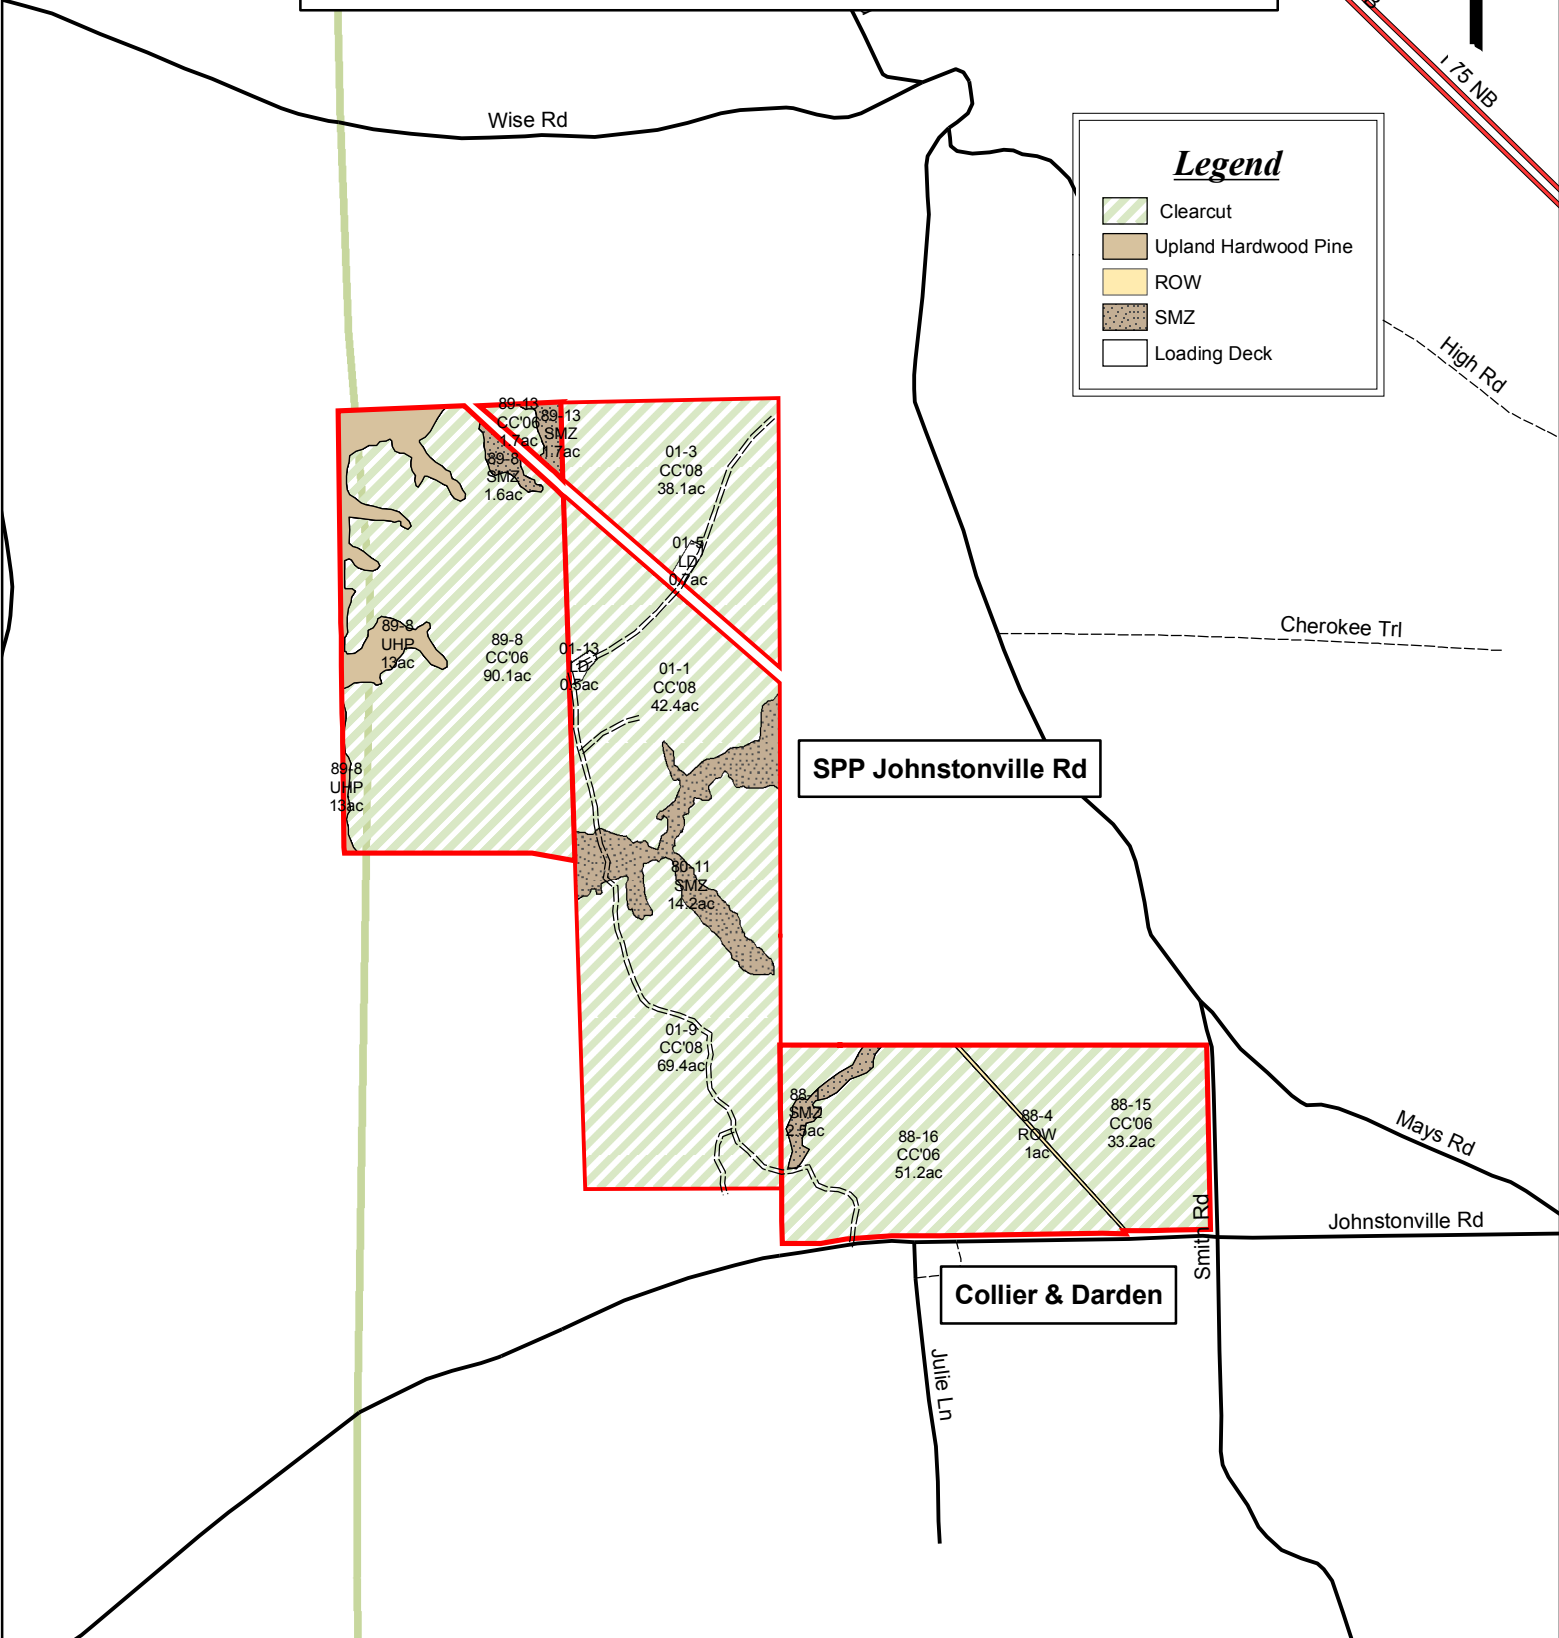

Ingram Entities
SPP Johnstonville Road Tract; Collier & Darden 7262
Monroe County, GA
Total Acres +/- 362

Legend

-  Clearcut
-  Upland Hardwood Pine
-  ROW
-  SMZ
-  Loading Deck

This map is a graphic representation of information supplied by the property owner. While the information is believed to be reasonably correct, the owner neither guarantees or warrants its accuracy.